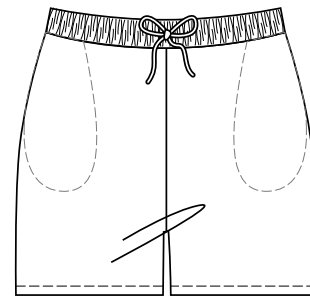

Comfy Pants: Youth Sizes

Straight Leg

Jogger

Shorts

Adult Sizes	XS	S	M	L	XL	2XL	3XL	4XL
Waist	24-26"	28-30"	32-34"	36-38"	40-42"	44-46"	48-50"	52-54"
Hip	32.5-34"	35.5-37.5"	39-40.5"	42-44"	45.5-47.5"	49-51"	52.5-54"	55.5-57"
Inseam	32"	32"	32.5"	32.5"	33"	33"	34"	34"

Youth Sizes	XSS	XS	S	M	L	XL
Waist	20.5"	21.5"	22.5"	24"	26"	28"
Hip	22"	24"	26"	28.5"	32"	36"
Inseam	18.5"	20.5"	24"	26.5"	29"	31.5"

Comfy Pants: Youth Sizes

TEMPLATE DIRECTIONS:

Print each page, piece the template together by lining up the corresponding letters & numbers, then tape.