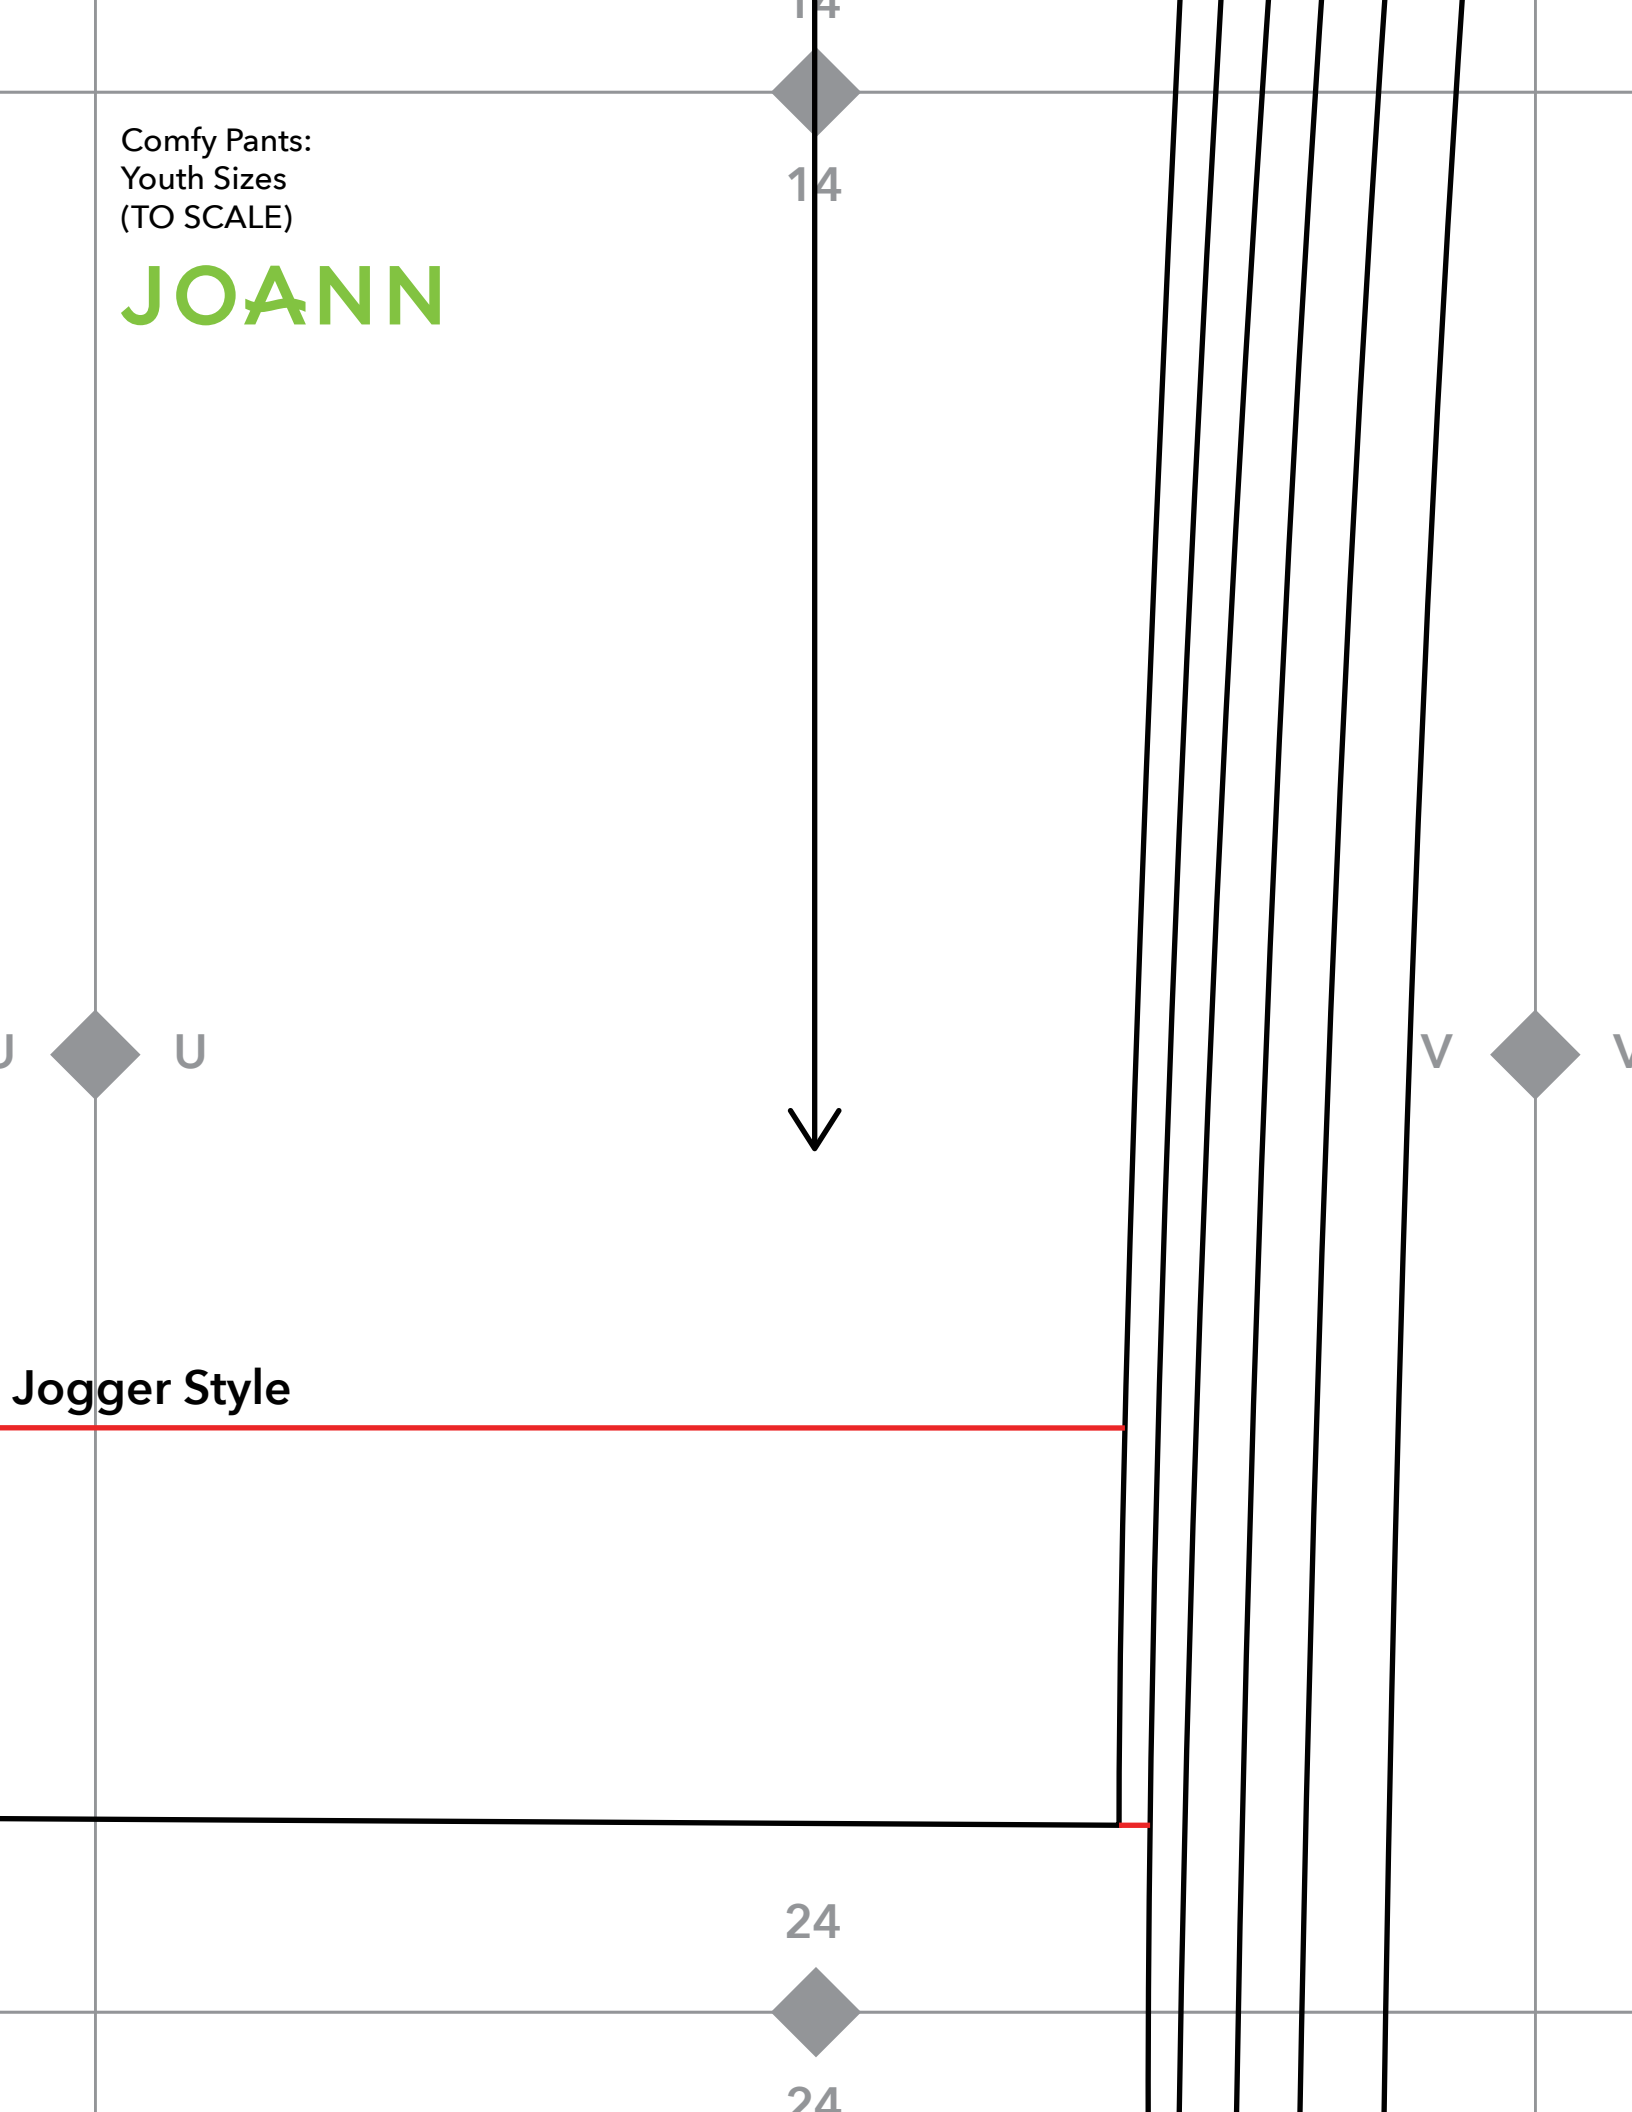

Comfy Pants:
Youth Sizes
(TO SCALE)

JOANN

14

24

24

Jogger Style