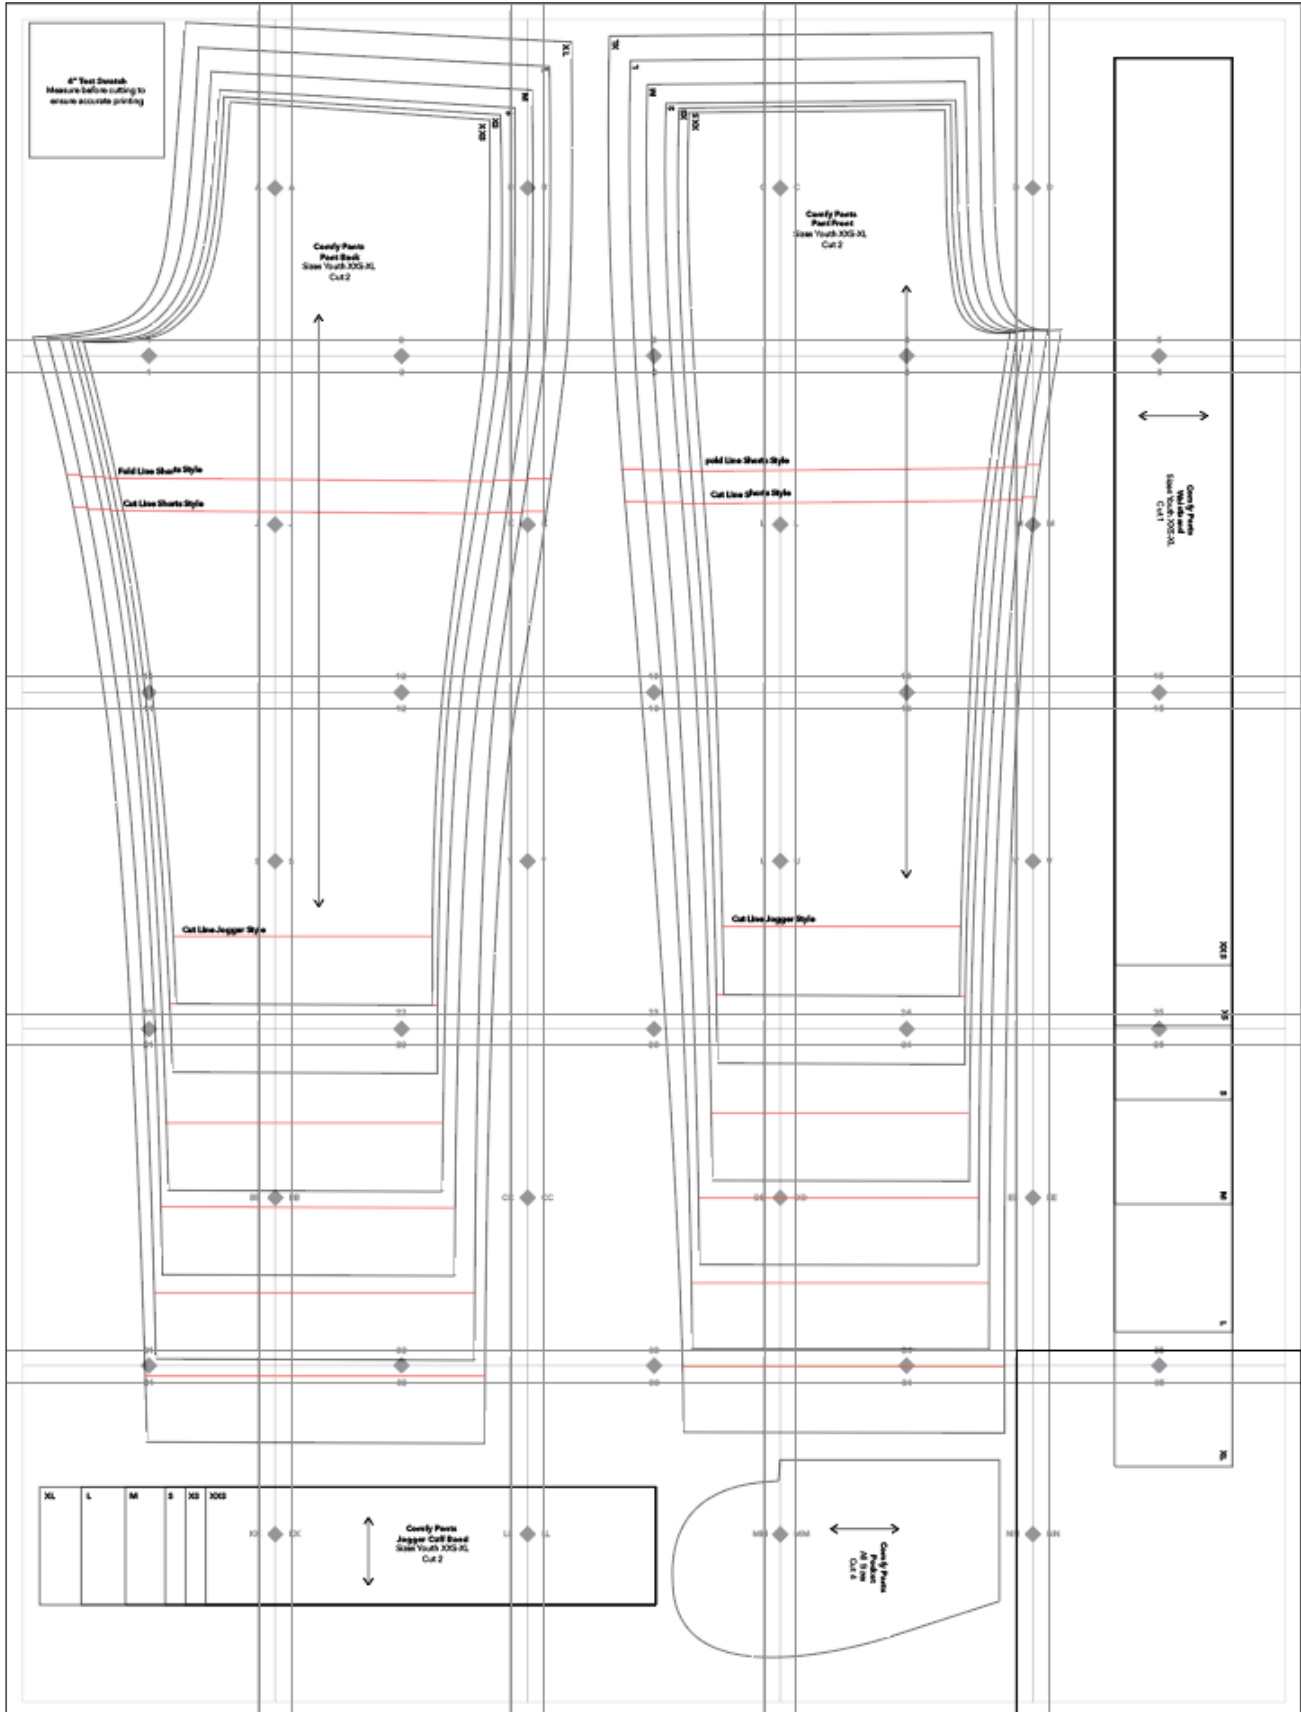

Comfy Pants: Youth Sizes

Straight Leg

Jogger

Shorts

Adult Sizes	XS	S	M	L	XL	2XL	3XL	4XL
Waist	24-26"	28-30"	32-34"	36-38"	40-42"	44-46"	48-50"	52-54"
Hip	32.5-34"	35.5-37.5"	39-40.5"	42-44"	45.5-47.5"	49-51"	52.5-54"	55.5-57"
Inseam	32"	32"	32.5"	32.5"	33"	33"	34"	34"

Youth Sizes	XSS	XS	S	M	L	XL
Waist	20.5"	21.5"	22.5"	24"	26"	28"
Hip	22"	24"	26"	28.5"	32"	36"
Inseam	18.5"	20.5"	24"	26.5"	29"	31.5"

Comfy Pants: Youth Sizes

TEMPLATE DIRECTIONS:

Print each page, piece the template together by lining up the corresponding letters & numbers, then tape.