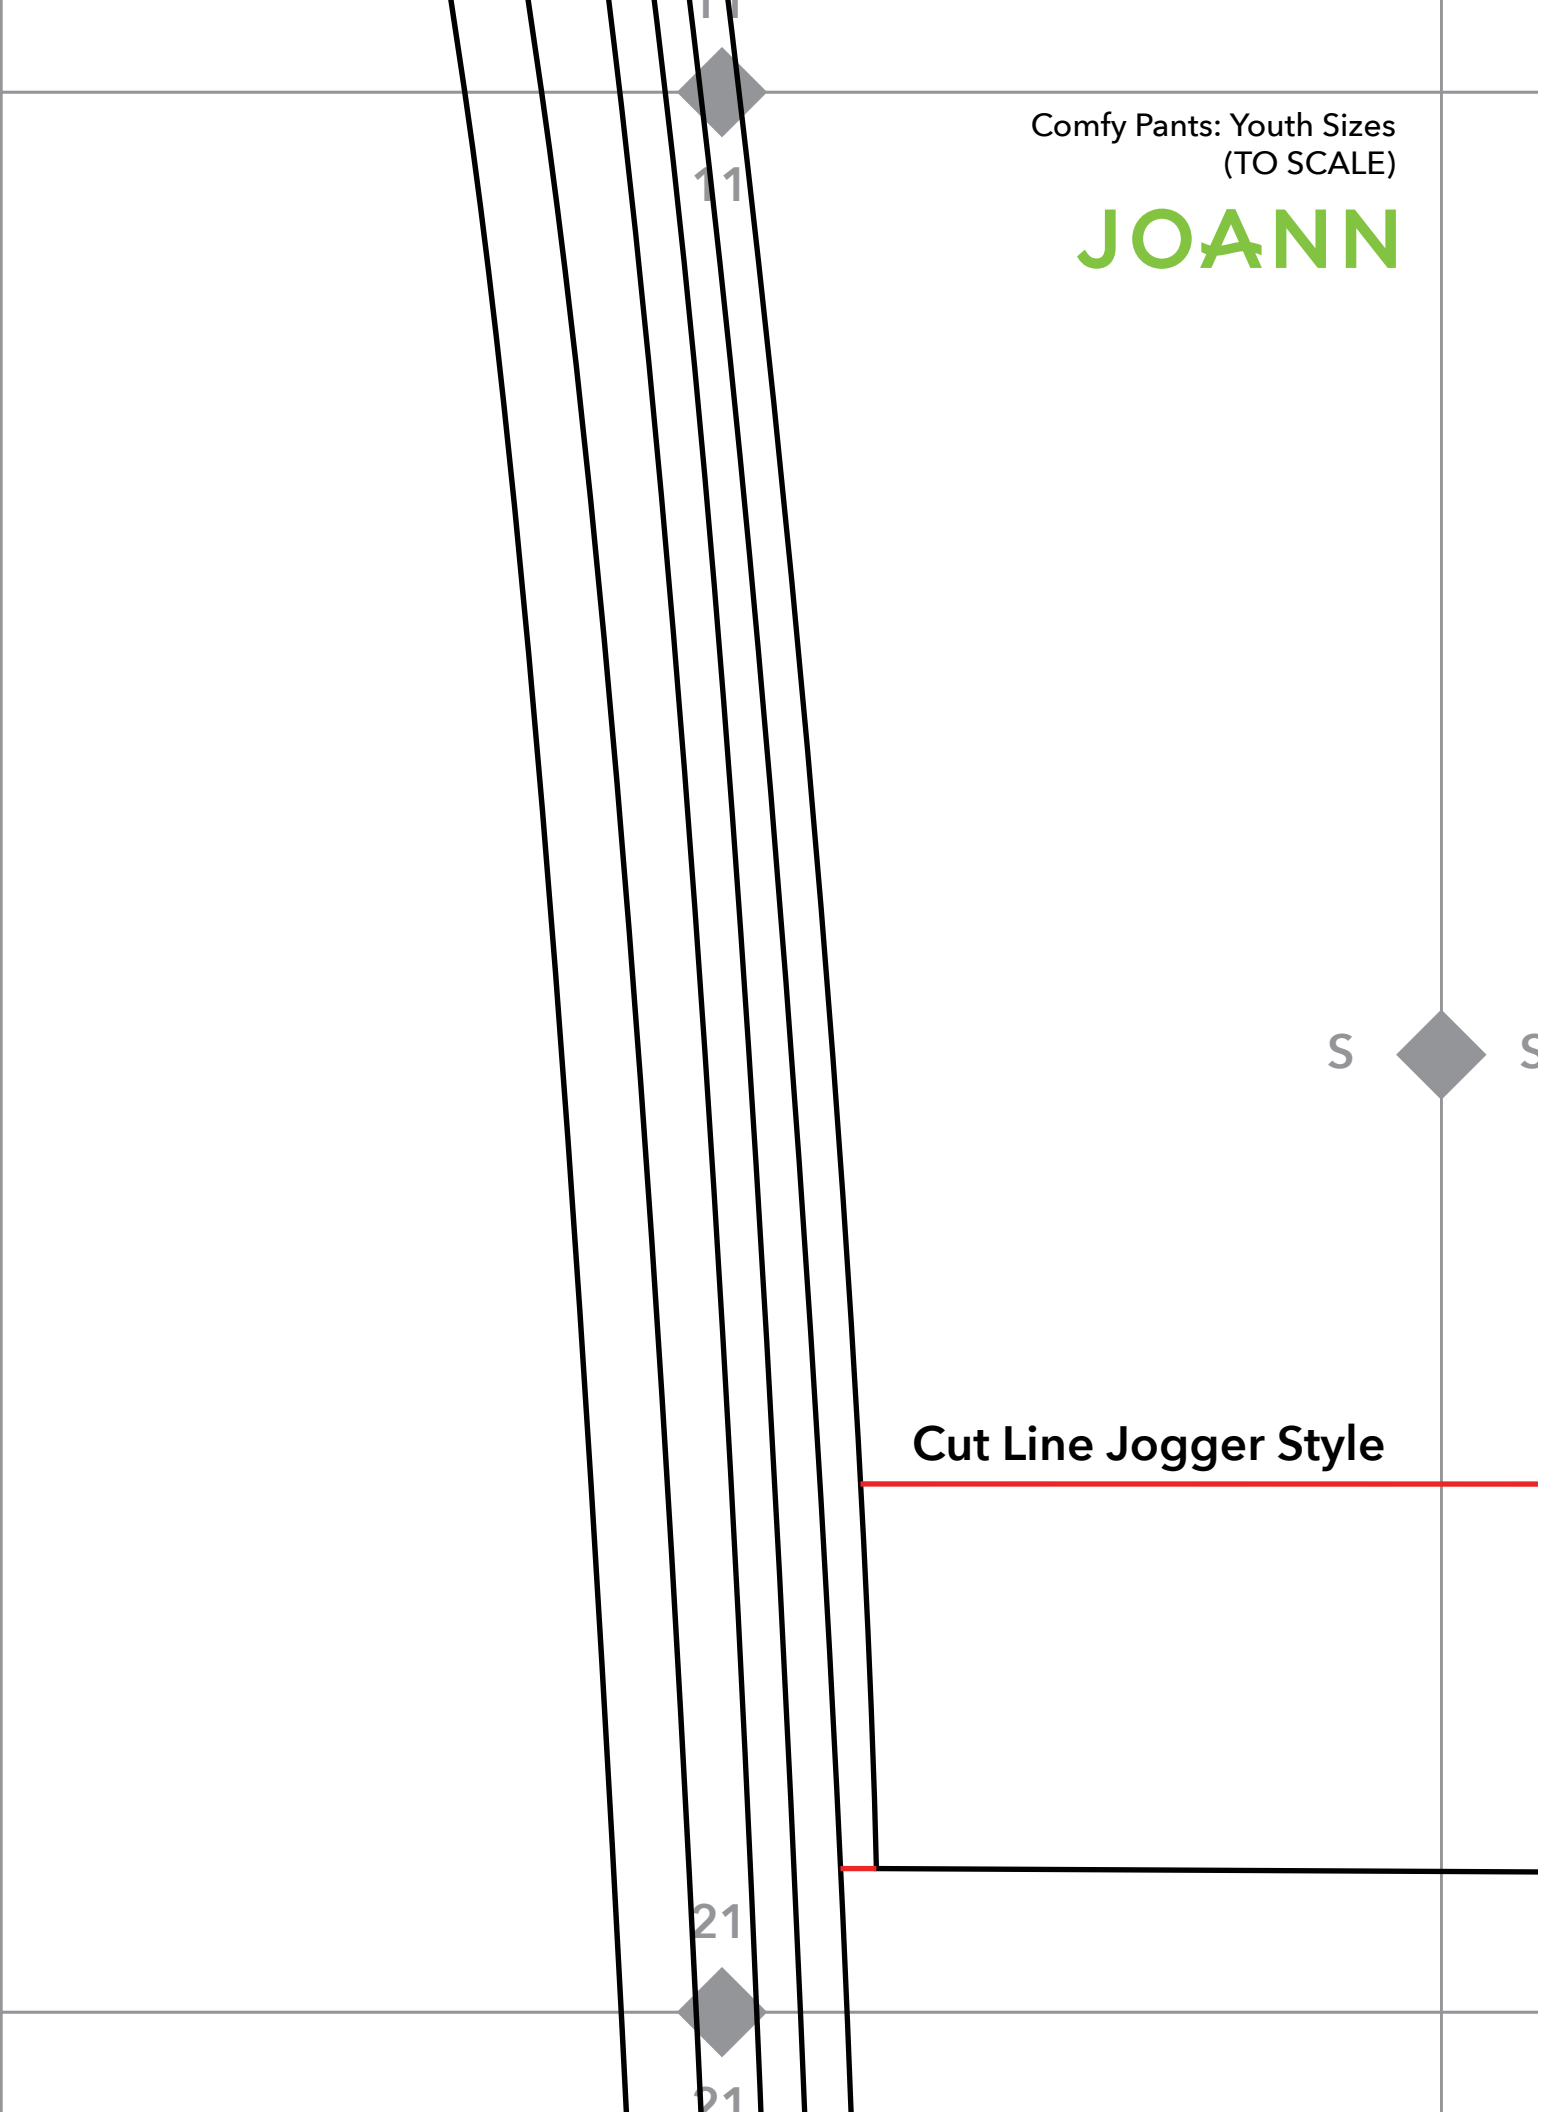

JOANN

11

S

S

Cut Line Jogger Style

21

21

12