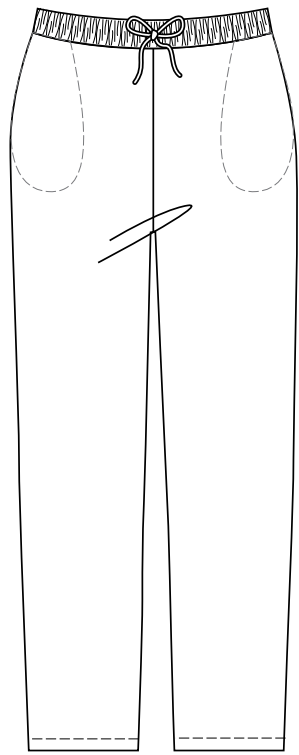

Comfy Pants: Youth Sizes

Straight Leg

Jogger

Shorts

Adult Sizes	XS	S	M	L	XL	2XL	3XL	4XL
Waist	24-26"	28-30"	32-34"	36-38"	40-42"	44-46"	48-50"	52-54"
Hip	32.5-34"	35.5-37.5"	39-40.5"	42-44"	45.5-47.5"	49-51"	52.5-54"	55.5-57"
Inseam	32"	32"	32.5"	32.5"	33"	33"	34"	34"

Youth Sizes	XSS	XS	S	M	L	XL
Waist	20.5"	21.5"	22.5"	24"	26"	28"
Hip	22"	24"	26"	28.5"	32"	36"
Inseam	18.5"	20.5"	24"	26.5"	29"	31.5"

Comfy Pants: Youth Sizes

TEMPLATE DIRECTIONS:

Print each page, piece the template together by lining up the corresponding letters & numbers, then tape.

4" Test Swatch

Measure before cutting to ensure accurate printing

Comfy Pants: Youth Sizes
(TO SCALE)

JOANN

Comfy Pants
Pant Back
Sizes Youth XXS-XL
Cut 2

Comfy Pants: Youth Sizes
(TO SCALE)
JOANN

M

S