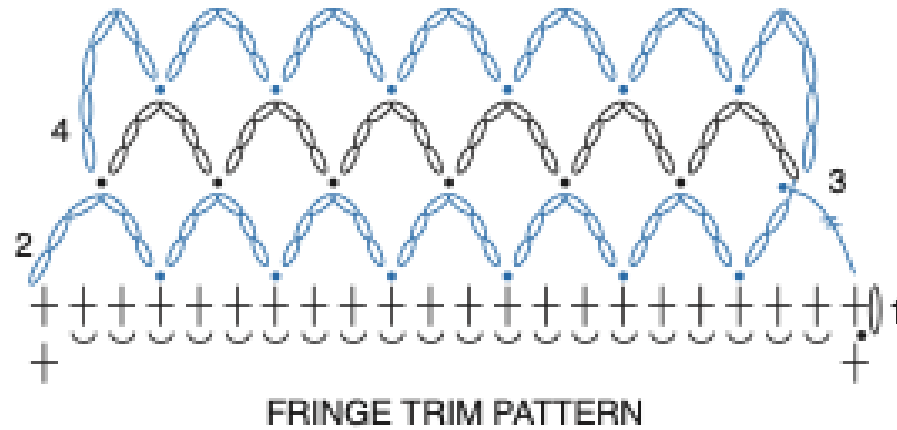

Crochet Slim Sofa Caddy

STITCH KEY

-  = chain (ch)
-  = slip stitch (sl st)
-  = single crochet (sc)
-  = treble crochet (tr)
-  = worked in remaining front loop only