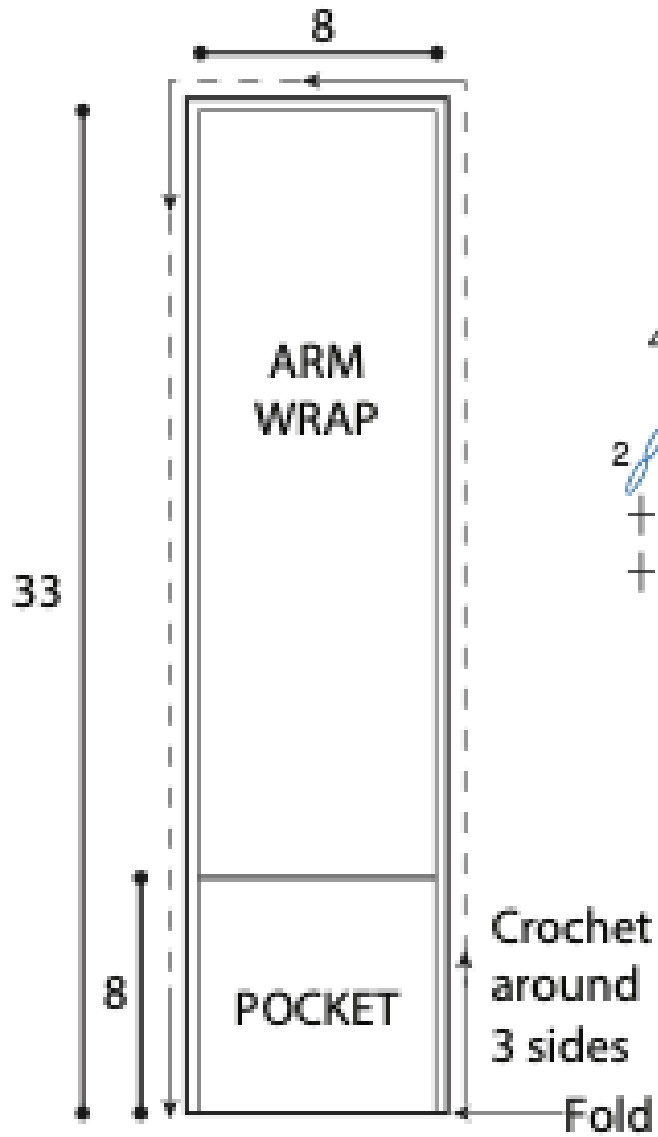

Crochet Slim Sofa Caddy

STITCH KEY

-  = chain (ch)
-  = slip stitch (sl st)
-  = single crochet (sc)
-  = treble crochet (tr)
-  = worked in remaining front loop only