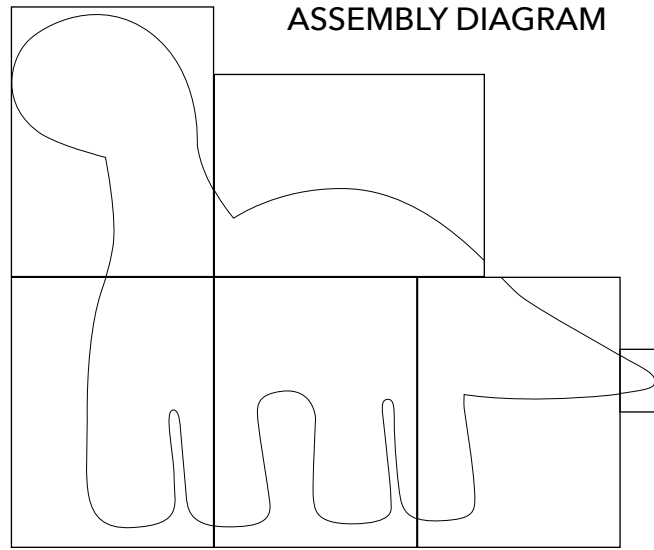

Playmat with Dino Pillow and Overalls (TO SCALE)

PETAL PATTERN:

- Cut out 24 petals (each petal needs 2 pieces of fabric)
- Use a 1/4" seam allowance

Playmat with Dino Pillow and Overalls (TO SCALE)

**JOANN**