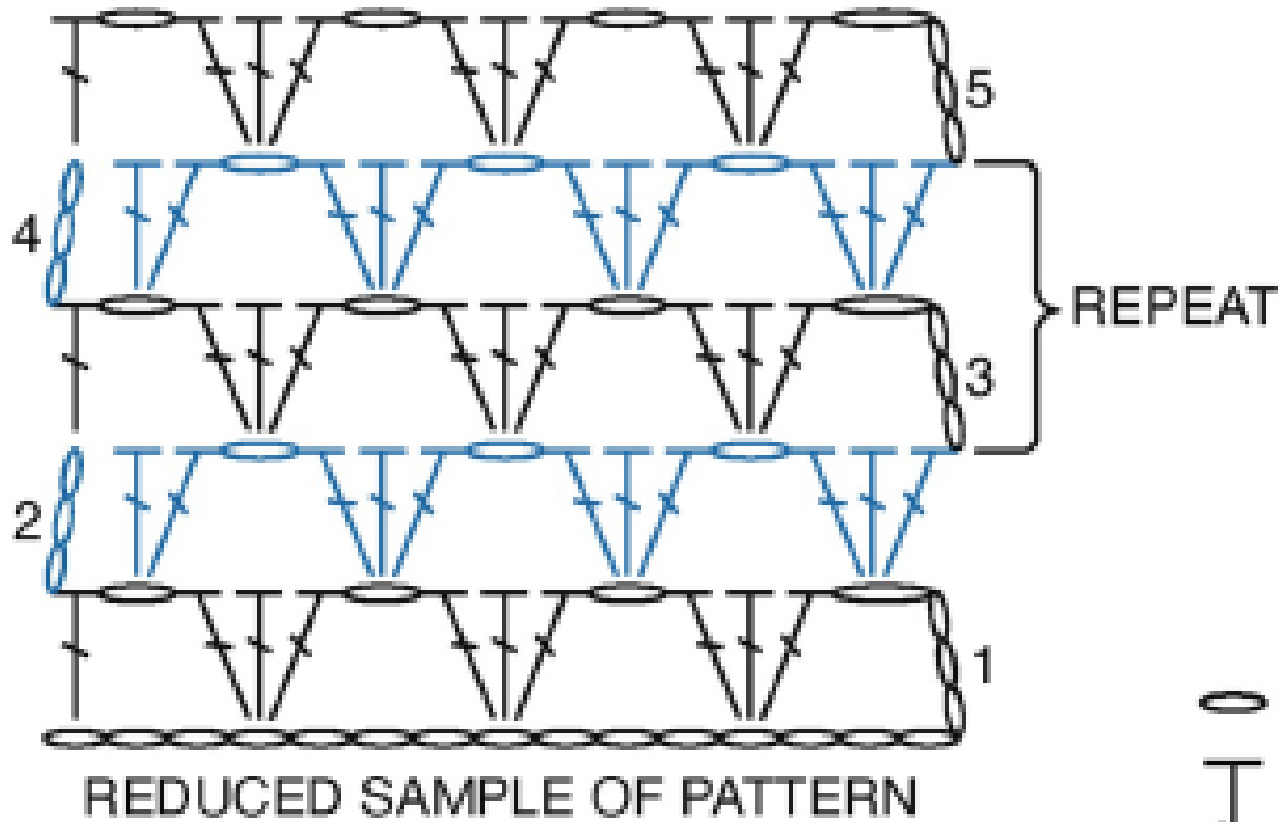

Crochet Granny Stitch Blanket

STITCH KEY

○ = chain (ch)

┆ = double crochet (dc)