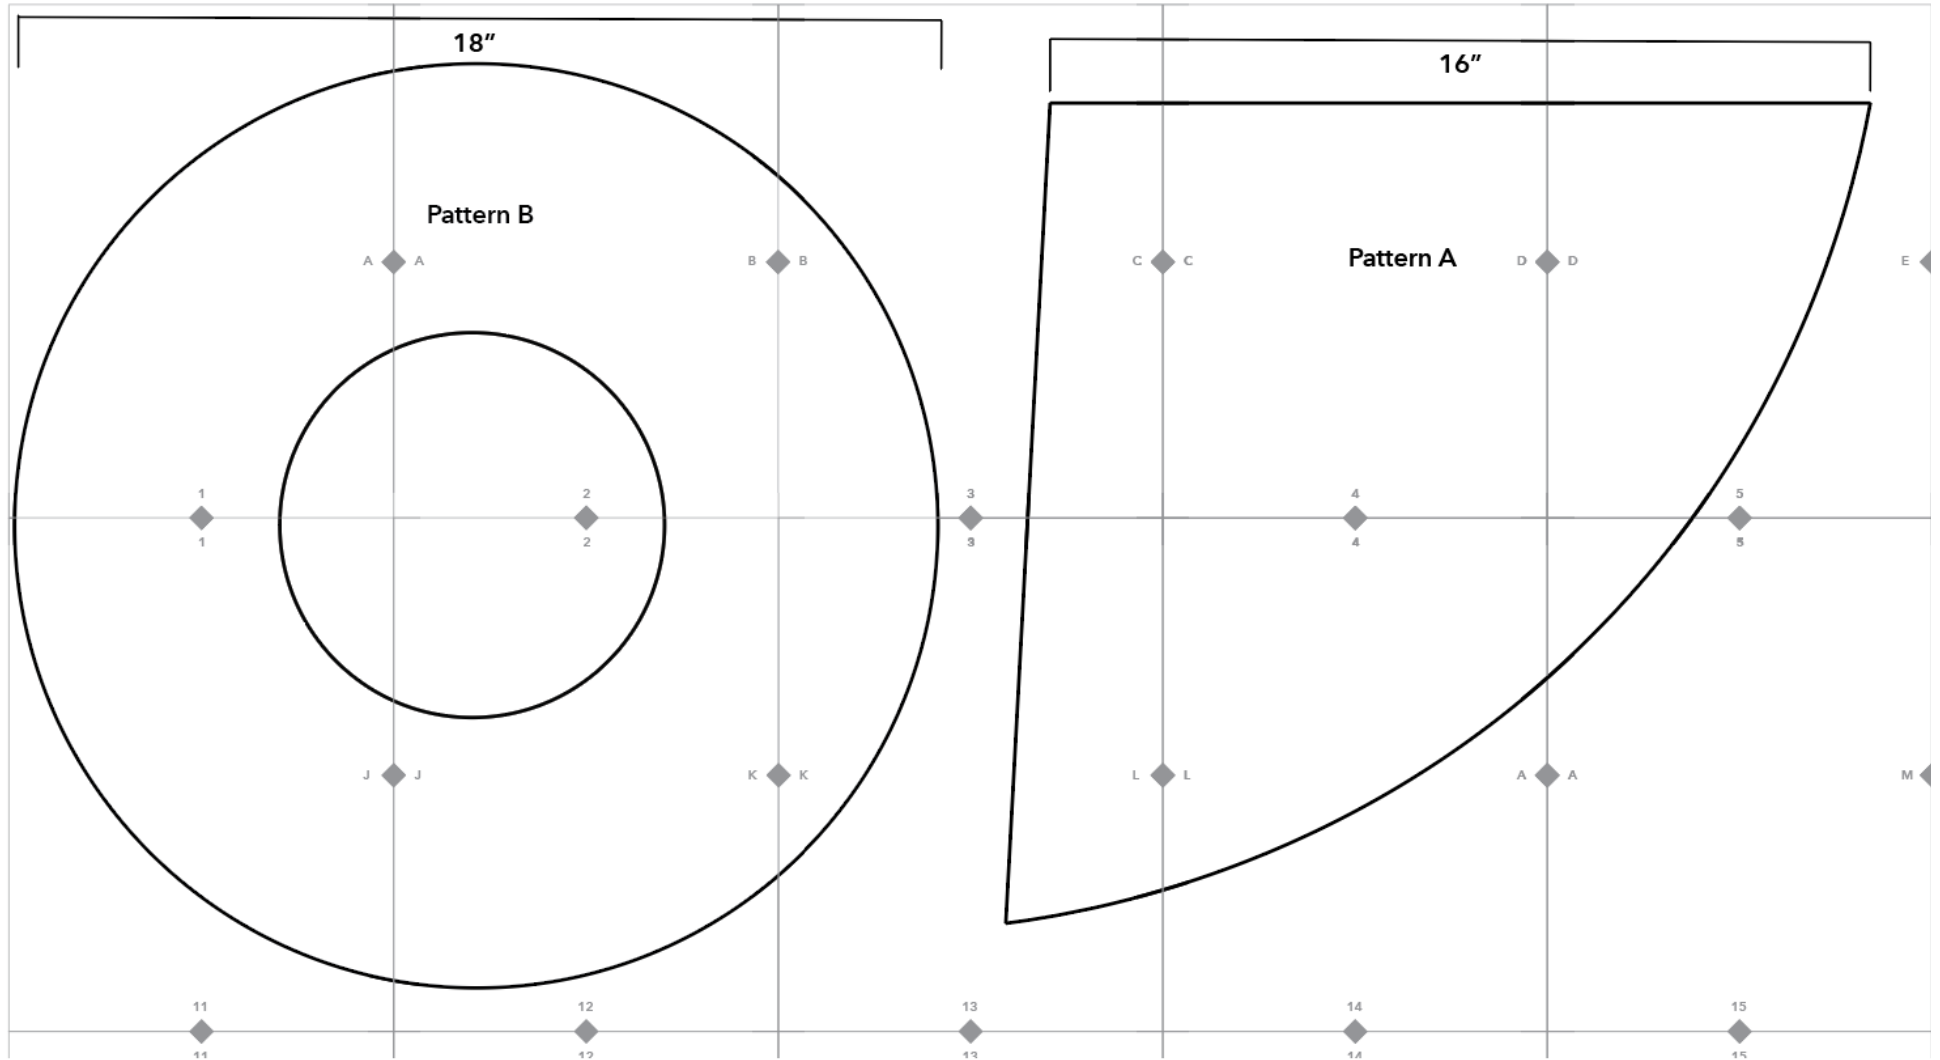

Mushroom Witch Hat (TO SCALE)

TEMPLATE DIRECTIONS:

Print each page, piece the template together by lining up the corresponding letters & numbers, then tape.

Mushroom Witch Hat (TO SCALE)

JOANN

Mushroom Witch Hat (TO SCALE)

JOANN

18"

Pattern B

A  A

B  B

2  2

Mushroom Witch Hat (TO SCALE)

JOANN

3
3

16"

Pattern A

C  C

D  D

4

4

Mushroom Witch Hat (TO SCALE)