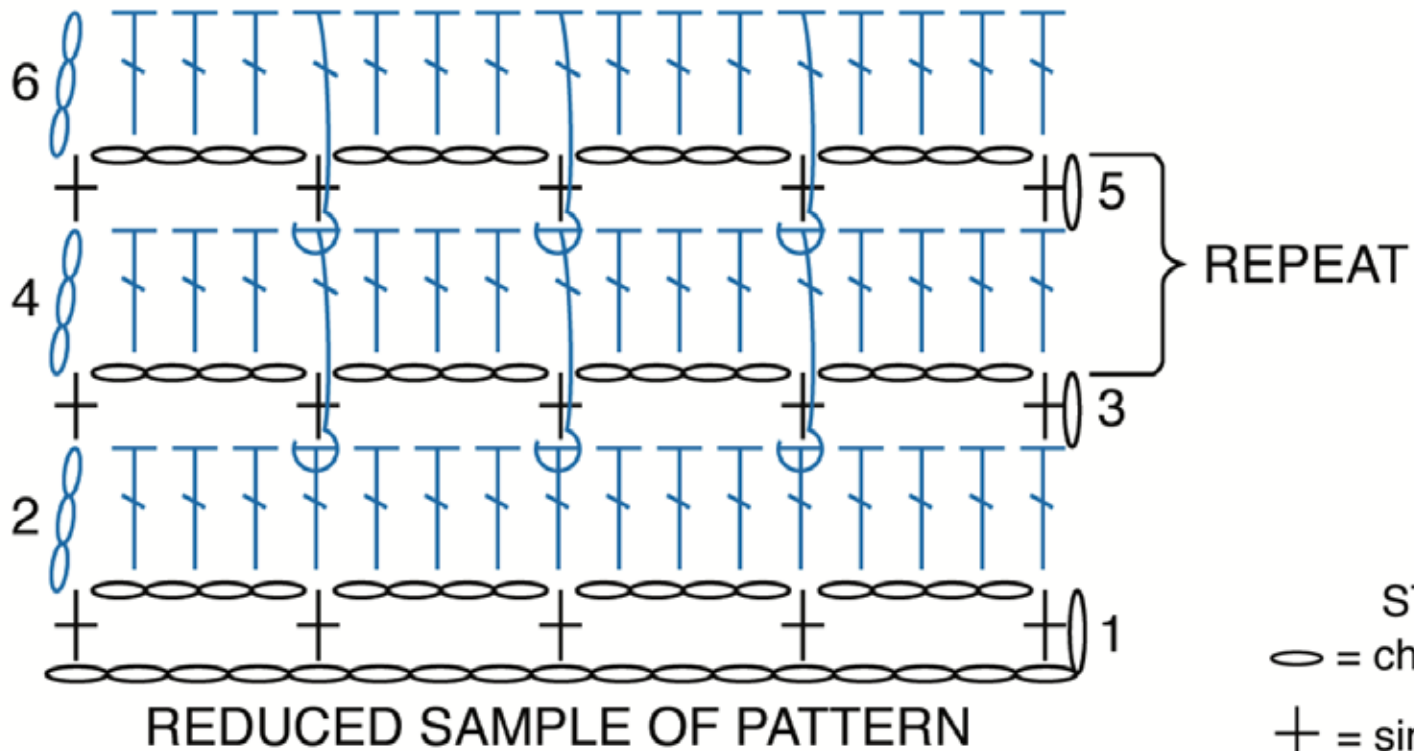

Crochet Faded Bricks Blanket

- STITCH KEY
- = chain (ch)
 - ⊥ = single crochet (sc)
 - ┆ = double crochet (dc)
 - ┆ = front post dc (dcfp)