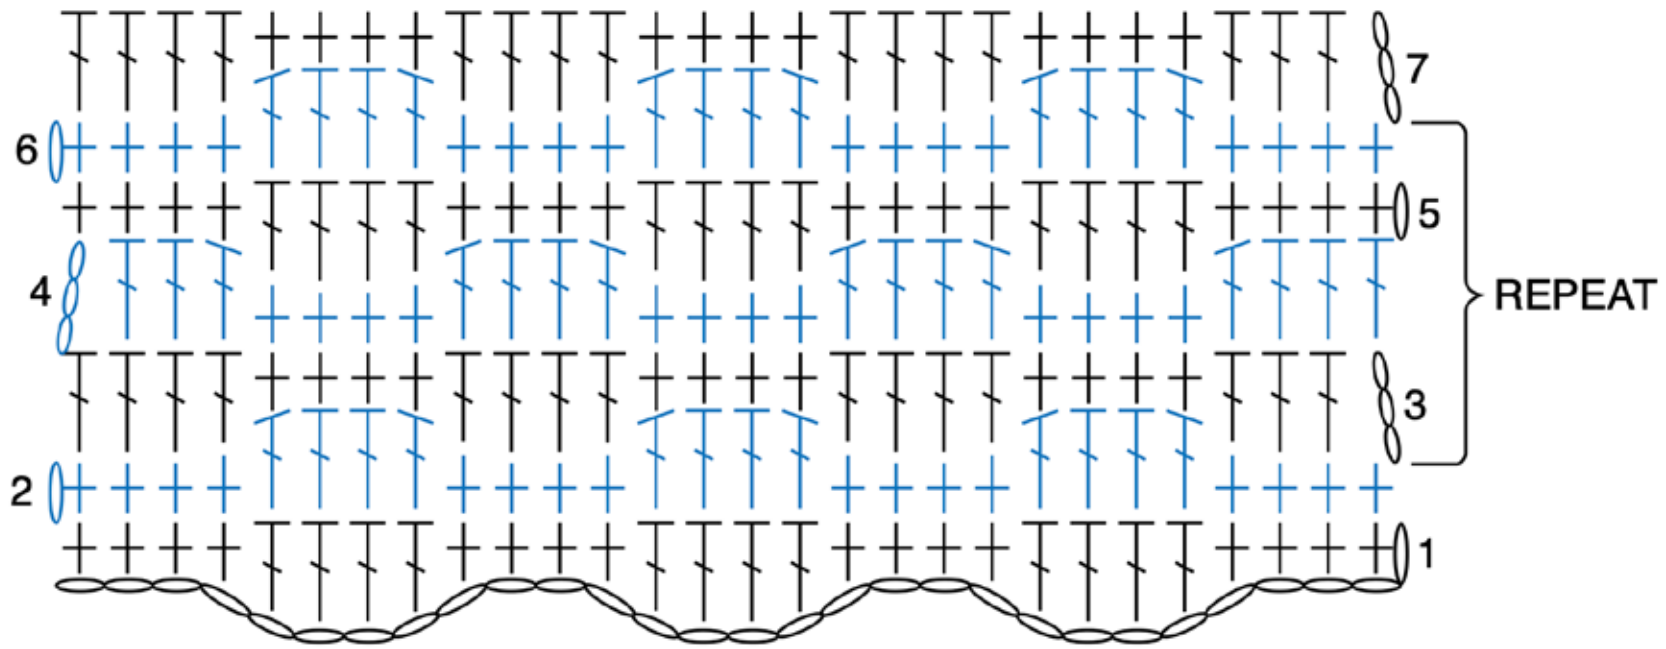

# Waving Stripe Crochet Blanket

REDUCED SAMPLE OF PATTERN

## STITCH KEY

○ = chain (ch)

⊥ = single crochet (sc)

⌋ = double crochet (dc)