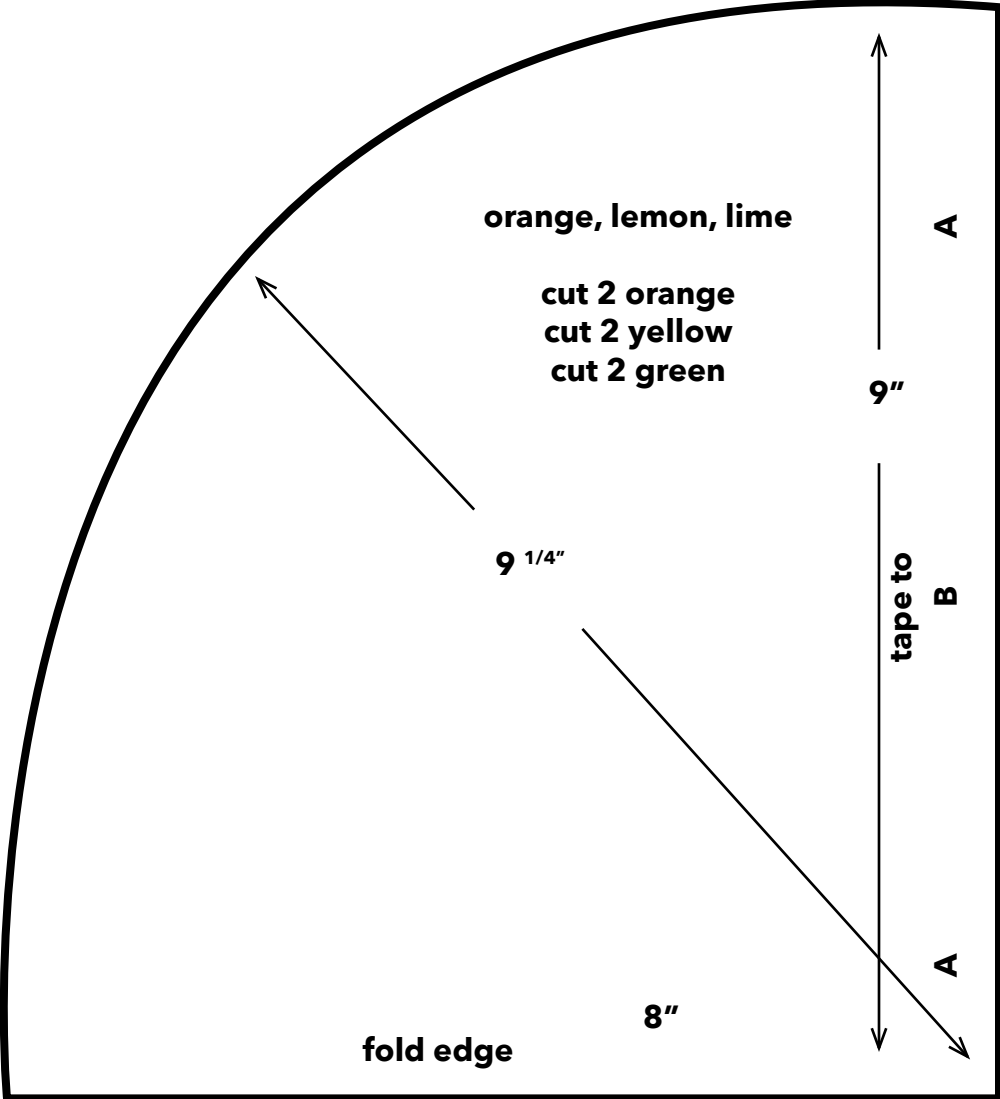

seeds for:
strawberry- cut 15 white
watermelon- cut 5 black

Fruit Pillows

Fruit Pillows

Fruit Pillows

Fruit Pillows

Fruit Pillows