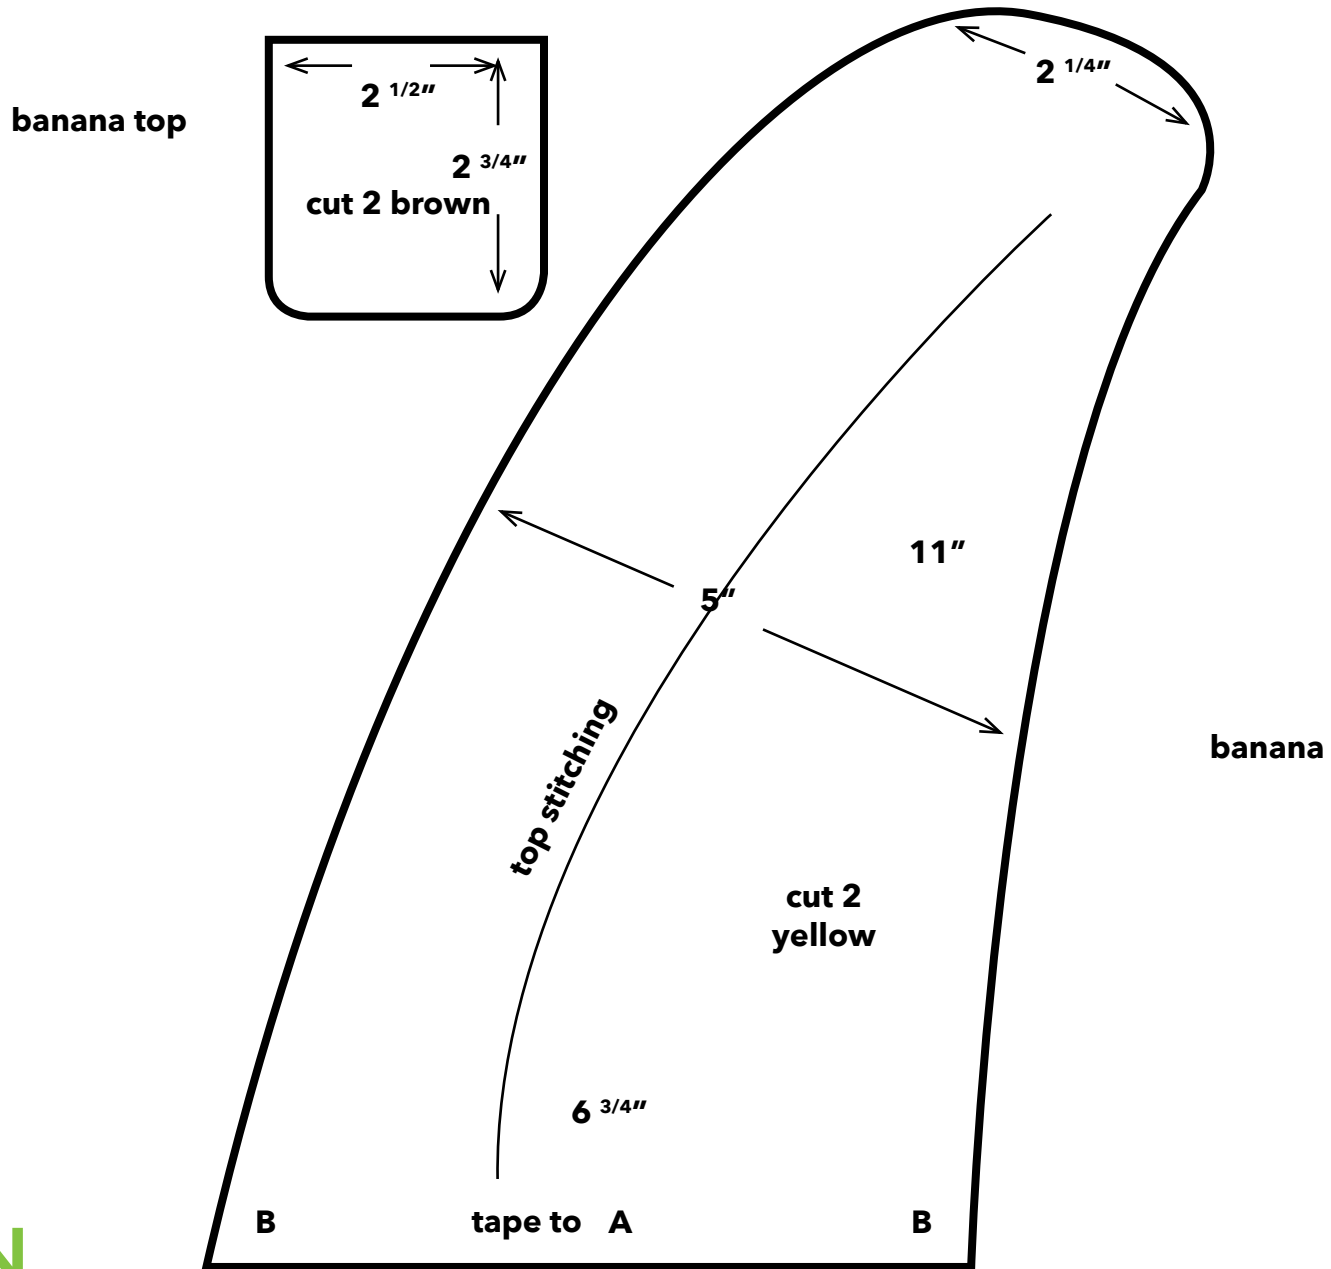

Fruit Pillows

pineapple

cut 2
yellow

JOANN

Fruit Pillows

Fruit Pillows

Fruit Pillows

strawberry

JOANN

Fruit Pillows

strawberry

Fruit Pillows

Fruit Pillows

banana bottom

watermelon

Fruit Pillows

seeds for:
strawberry- cut 15 white
watermelon- cut 5 black

Fruit Pillows

Fruit Pillows

Fruit Pillows

Fruit Pillows

Fruit Pillows