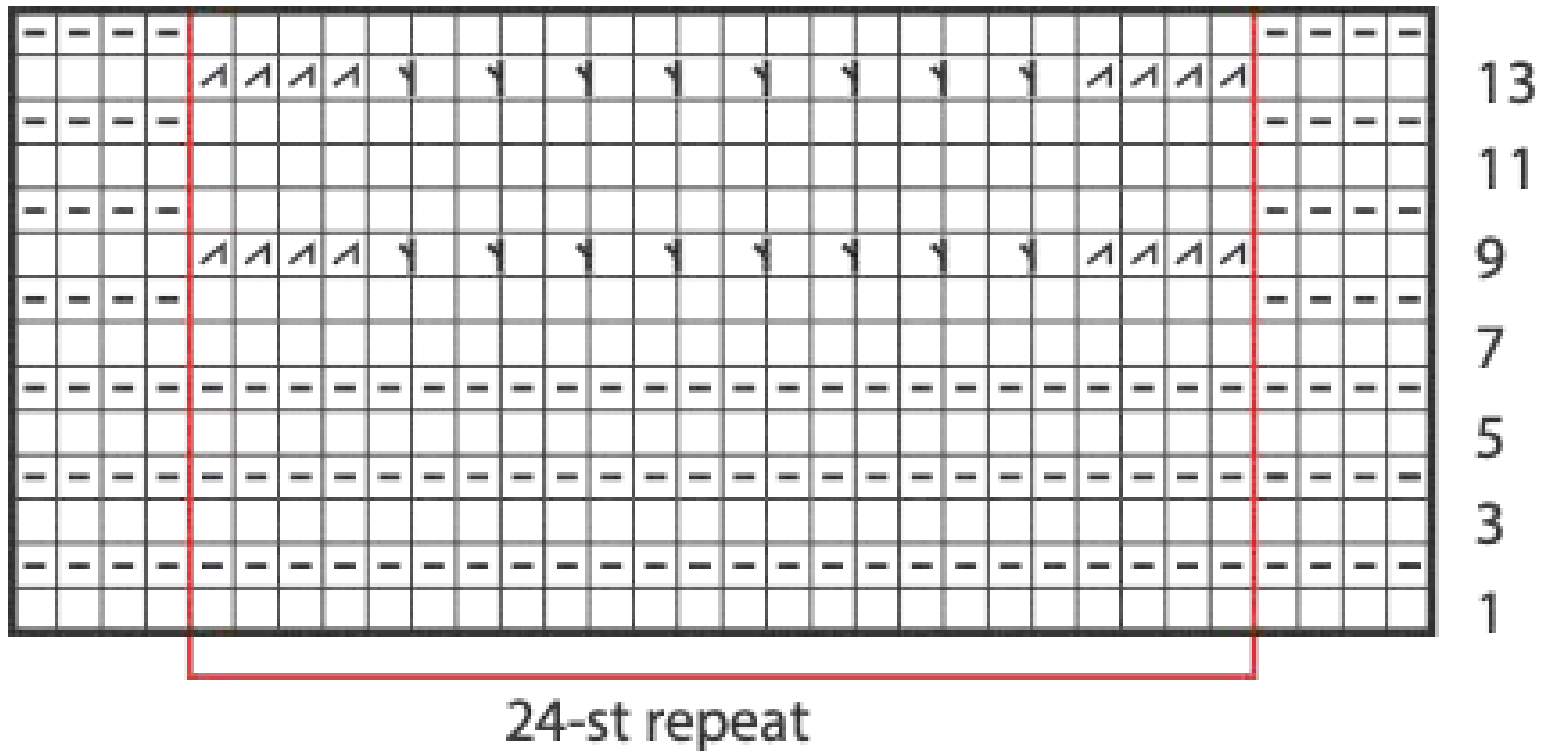

Gradation Variation Knit Chevron Blanket

KEY

☐ = Knit on RS rows. Purl on WS rows.

▢ = Knit on WS rows.

◻ = K2tog

◻ = Kfb