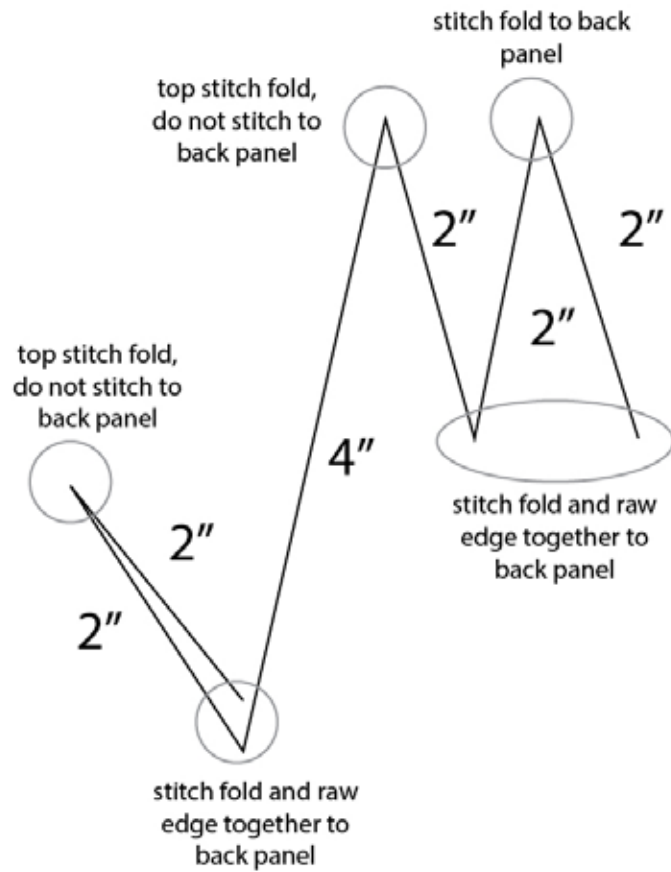

Game Card Holder

POCKET PANEL
SIDE VIEW

When folded pockets are complete and stitched to back panel, stitch down center vertically, creating 4 pockets total