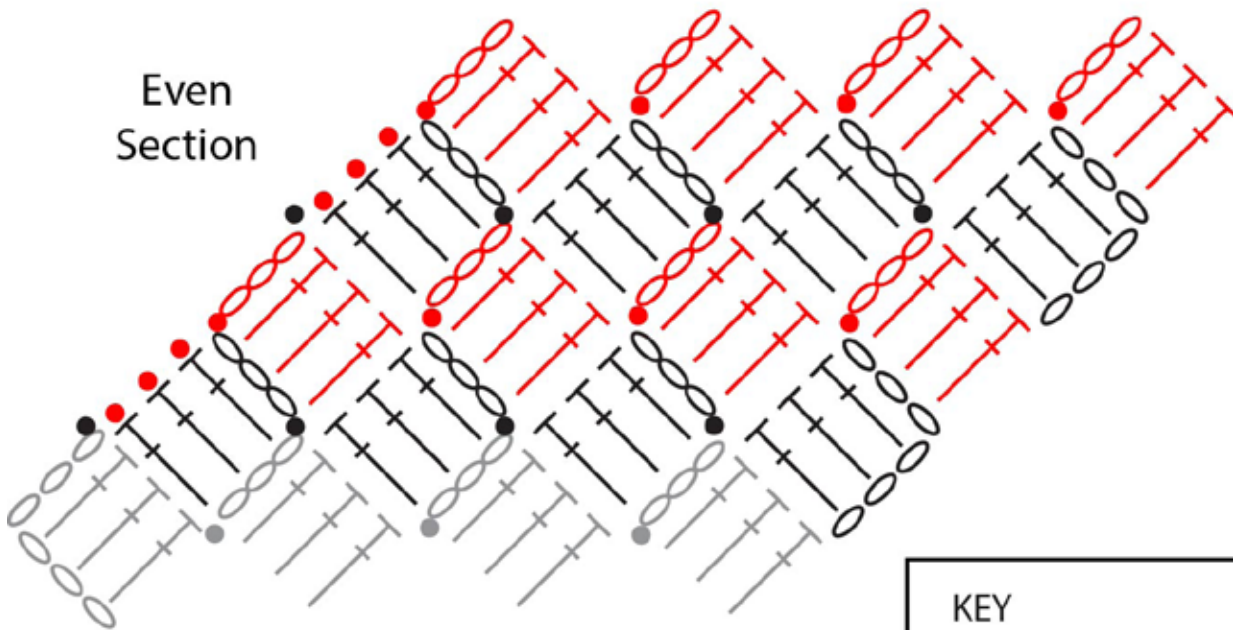

Lion Brand Spring Bloom Corner to Corner Blanket

Reduced Sample of  
C2C Technique

Even  
Section

KEY

- = slip stitch (sl st)
- = chain (ch)
- ⊥ = double crochet (dc)