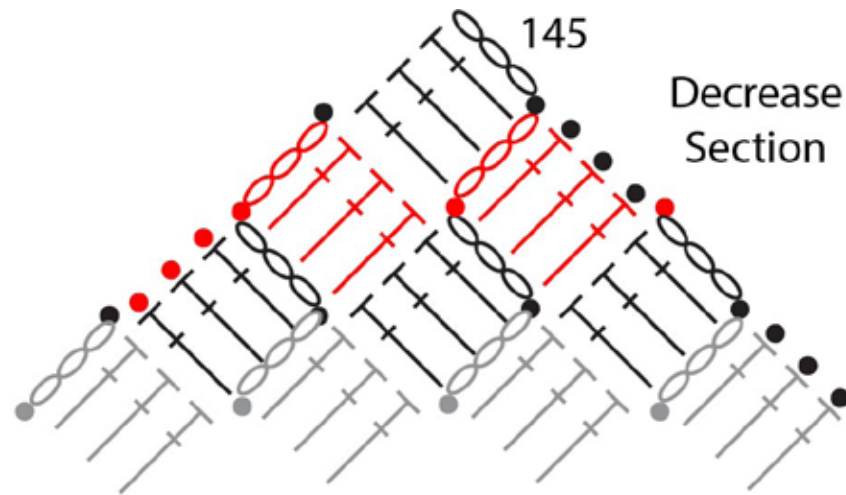

Lion Brand Spring Bloom Corner to Corner Blanket

Reduced Sample of  
C2C Technique

Even  
Section

KEY

- = slip stitch (sl st)
- = chain (ch)
- ⊥ = double crochet (dc)