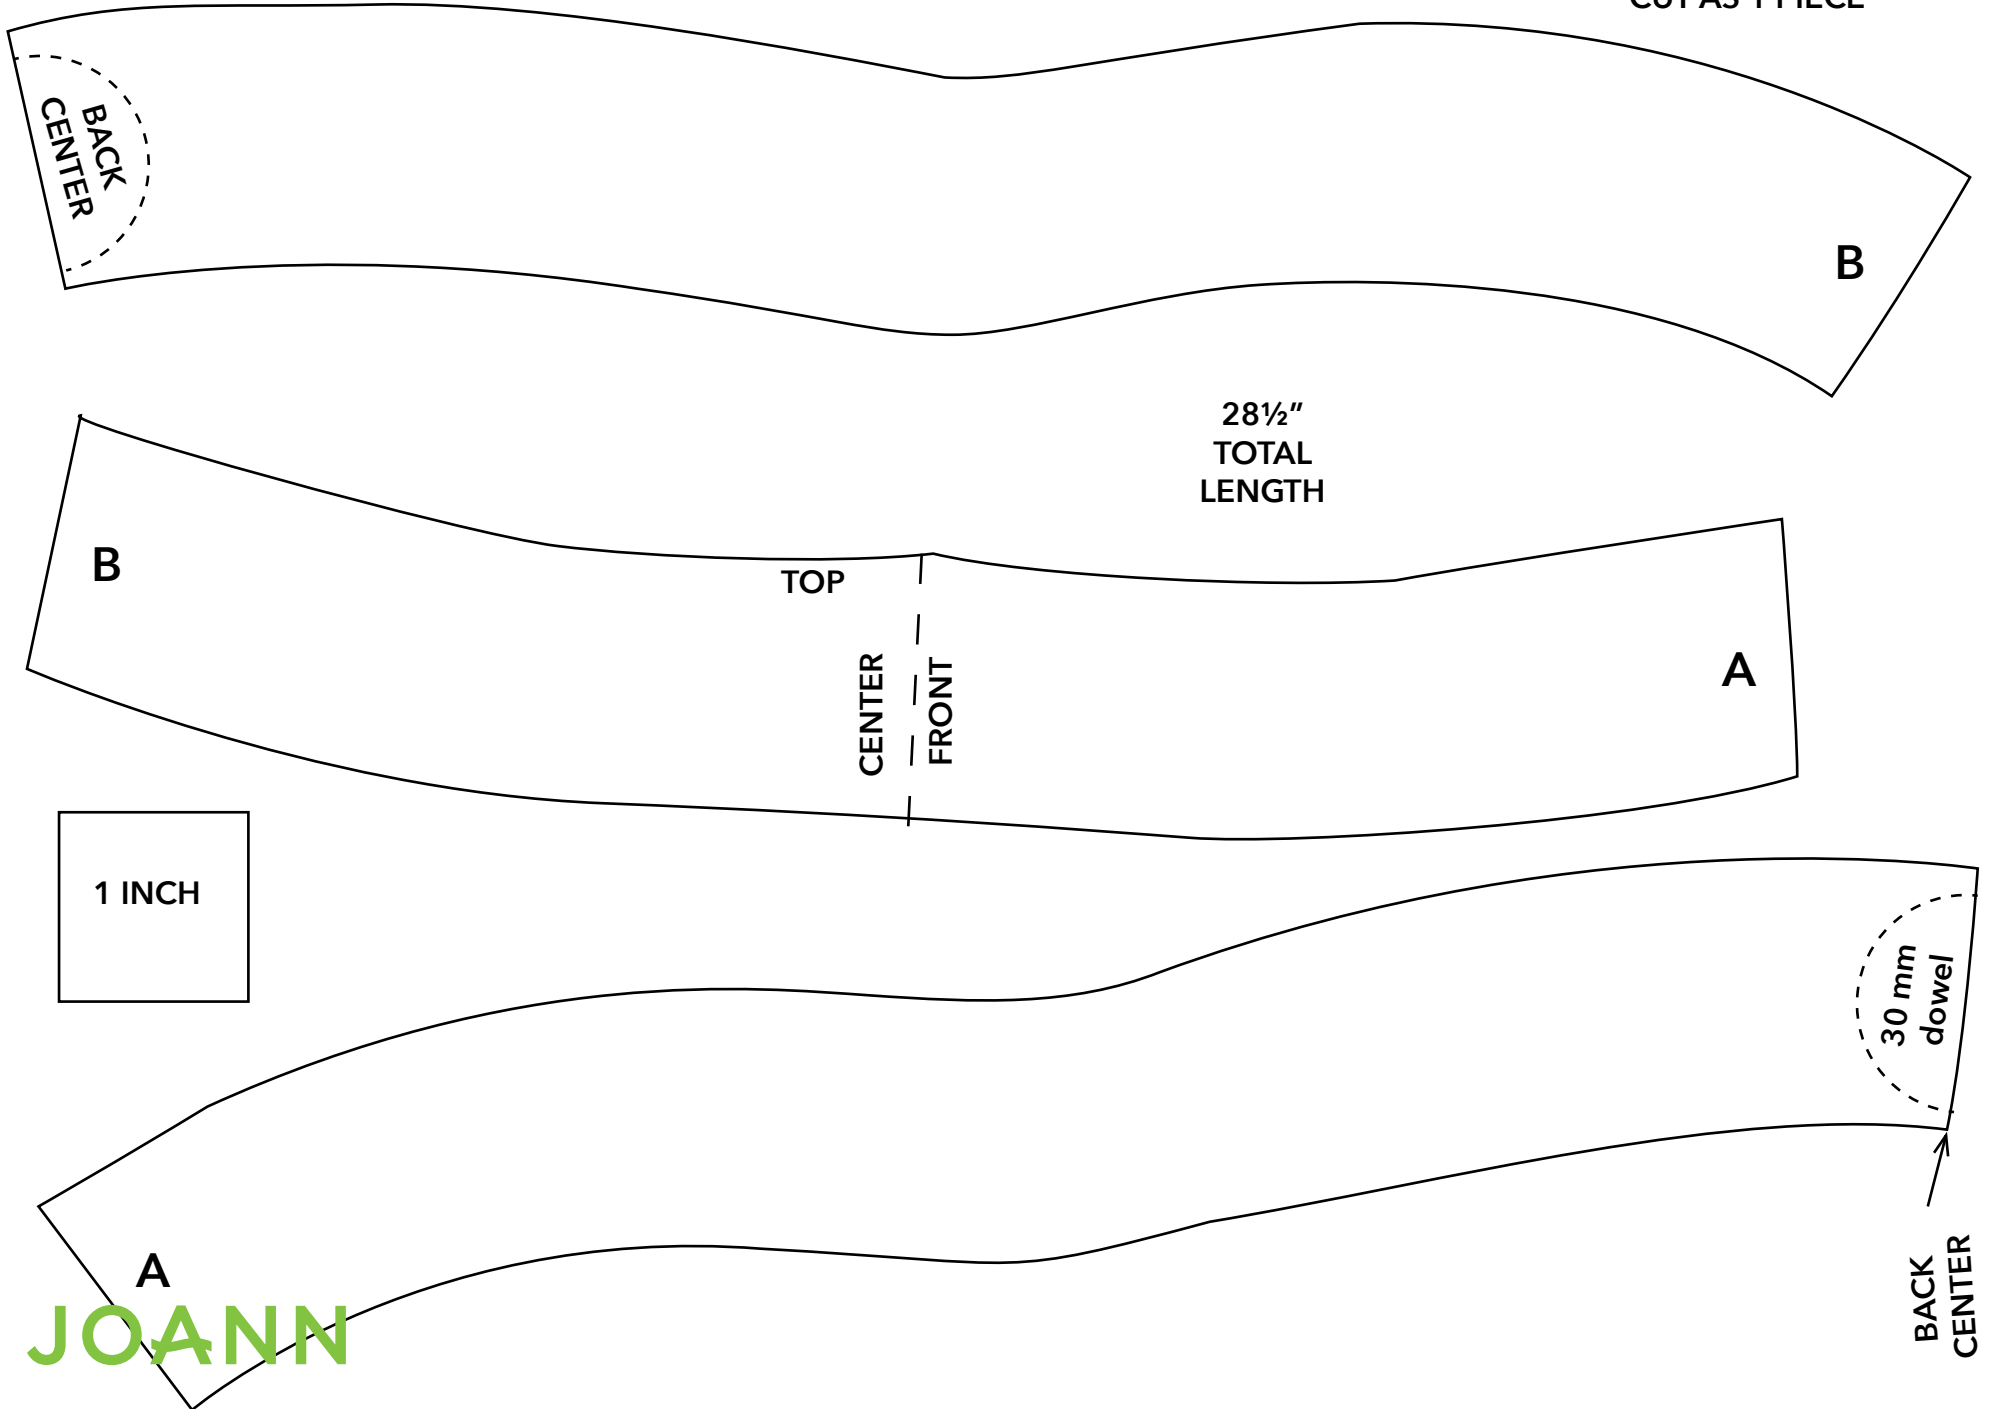

3

BOTTOM

4

1 INCH

JOANN

ADULT SIDE
2 OF 2

Astronaut Helmets

ADULT TRIM
2 OF 2

TOP
CENTER

CENTER