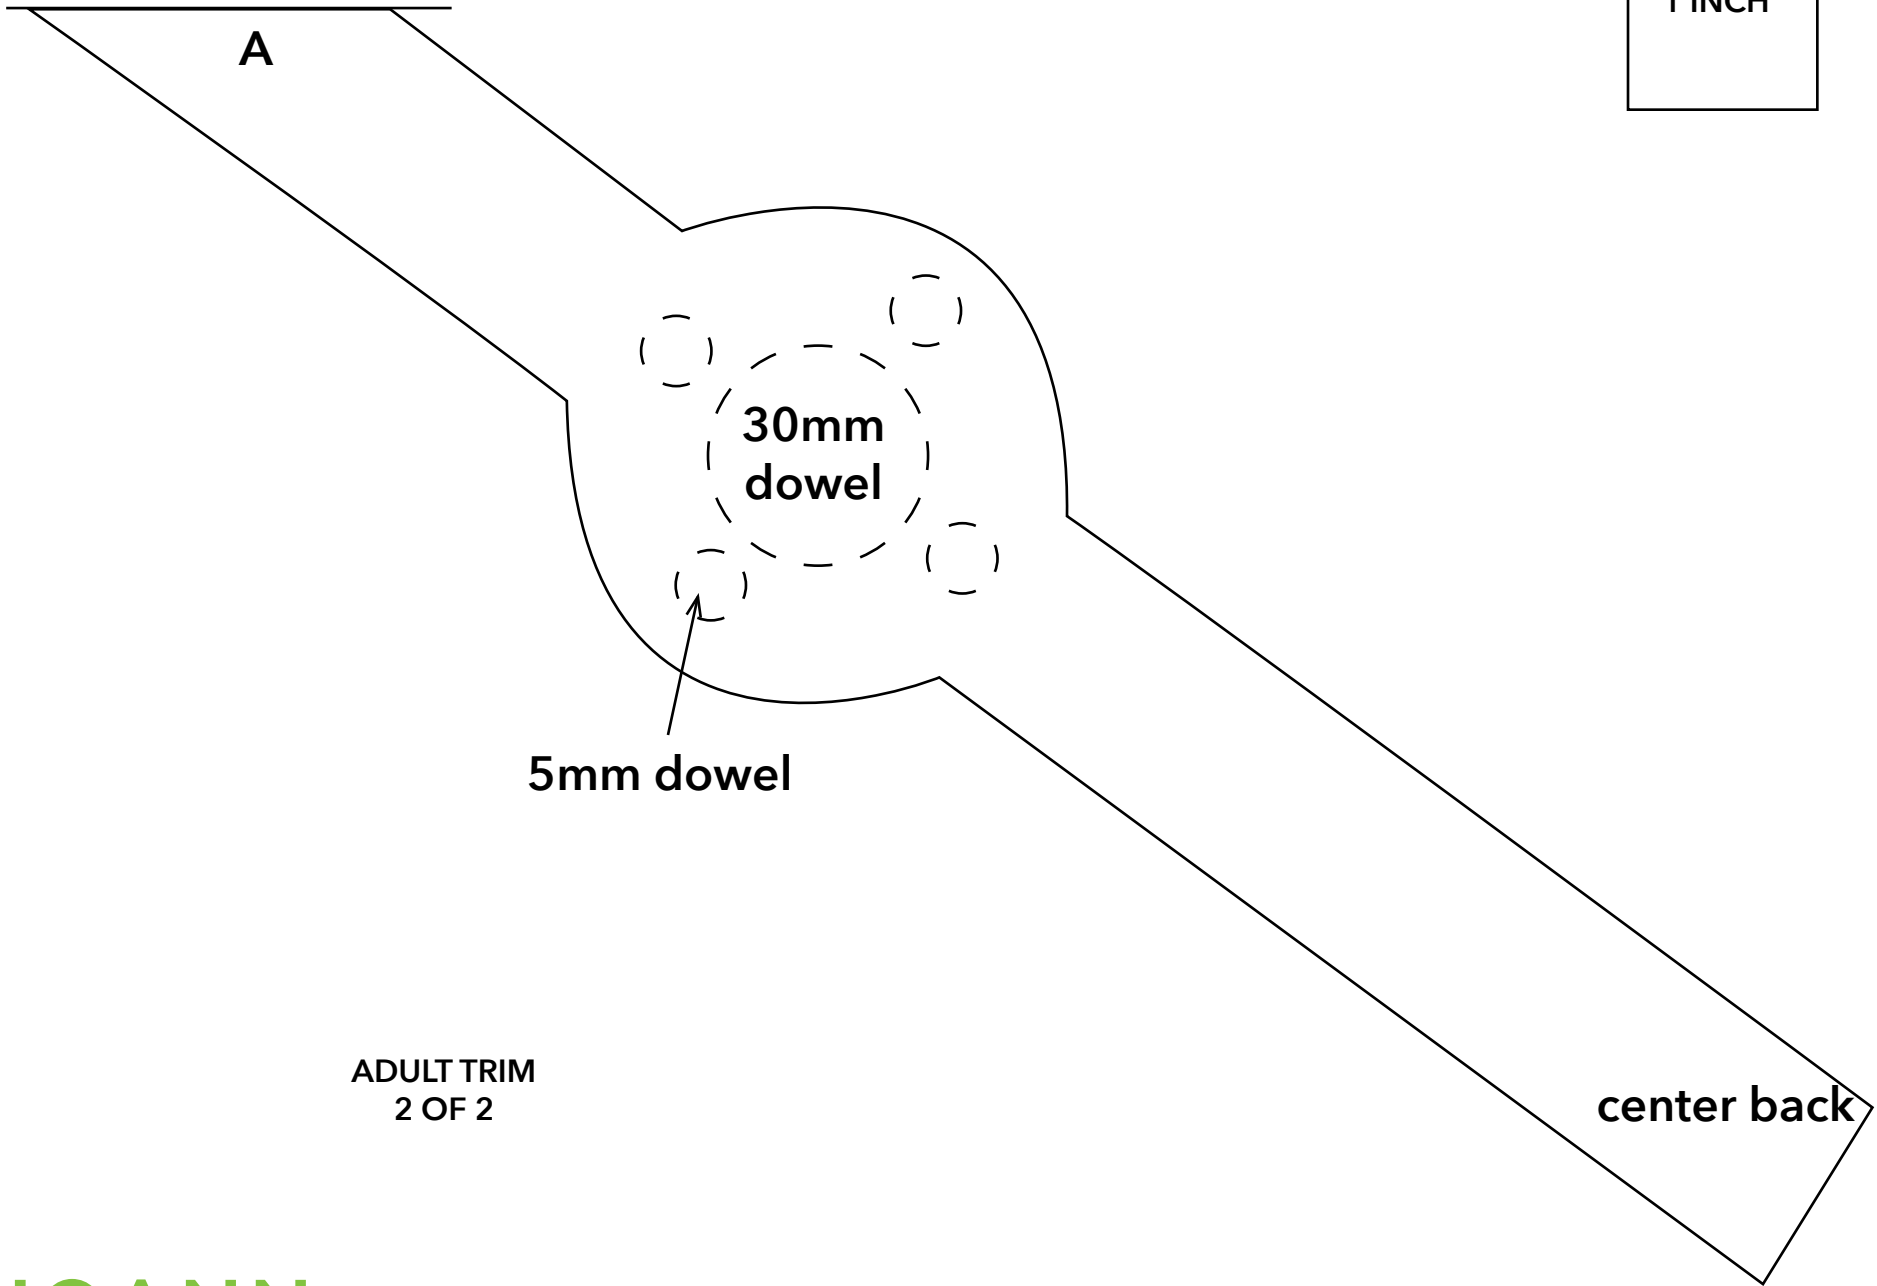

3

BOTTOM

4

1 INCH

JOANN

ADULT SIDE
2 OF 2

Astronaut Helmets

ADULT TRIM
2 OF 2

TOP
CENTER

CENTER