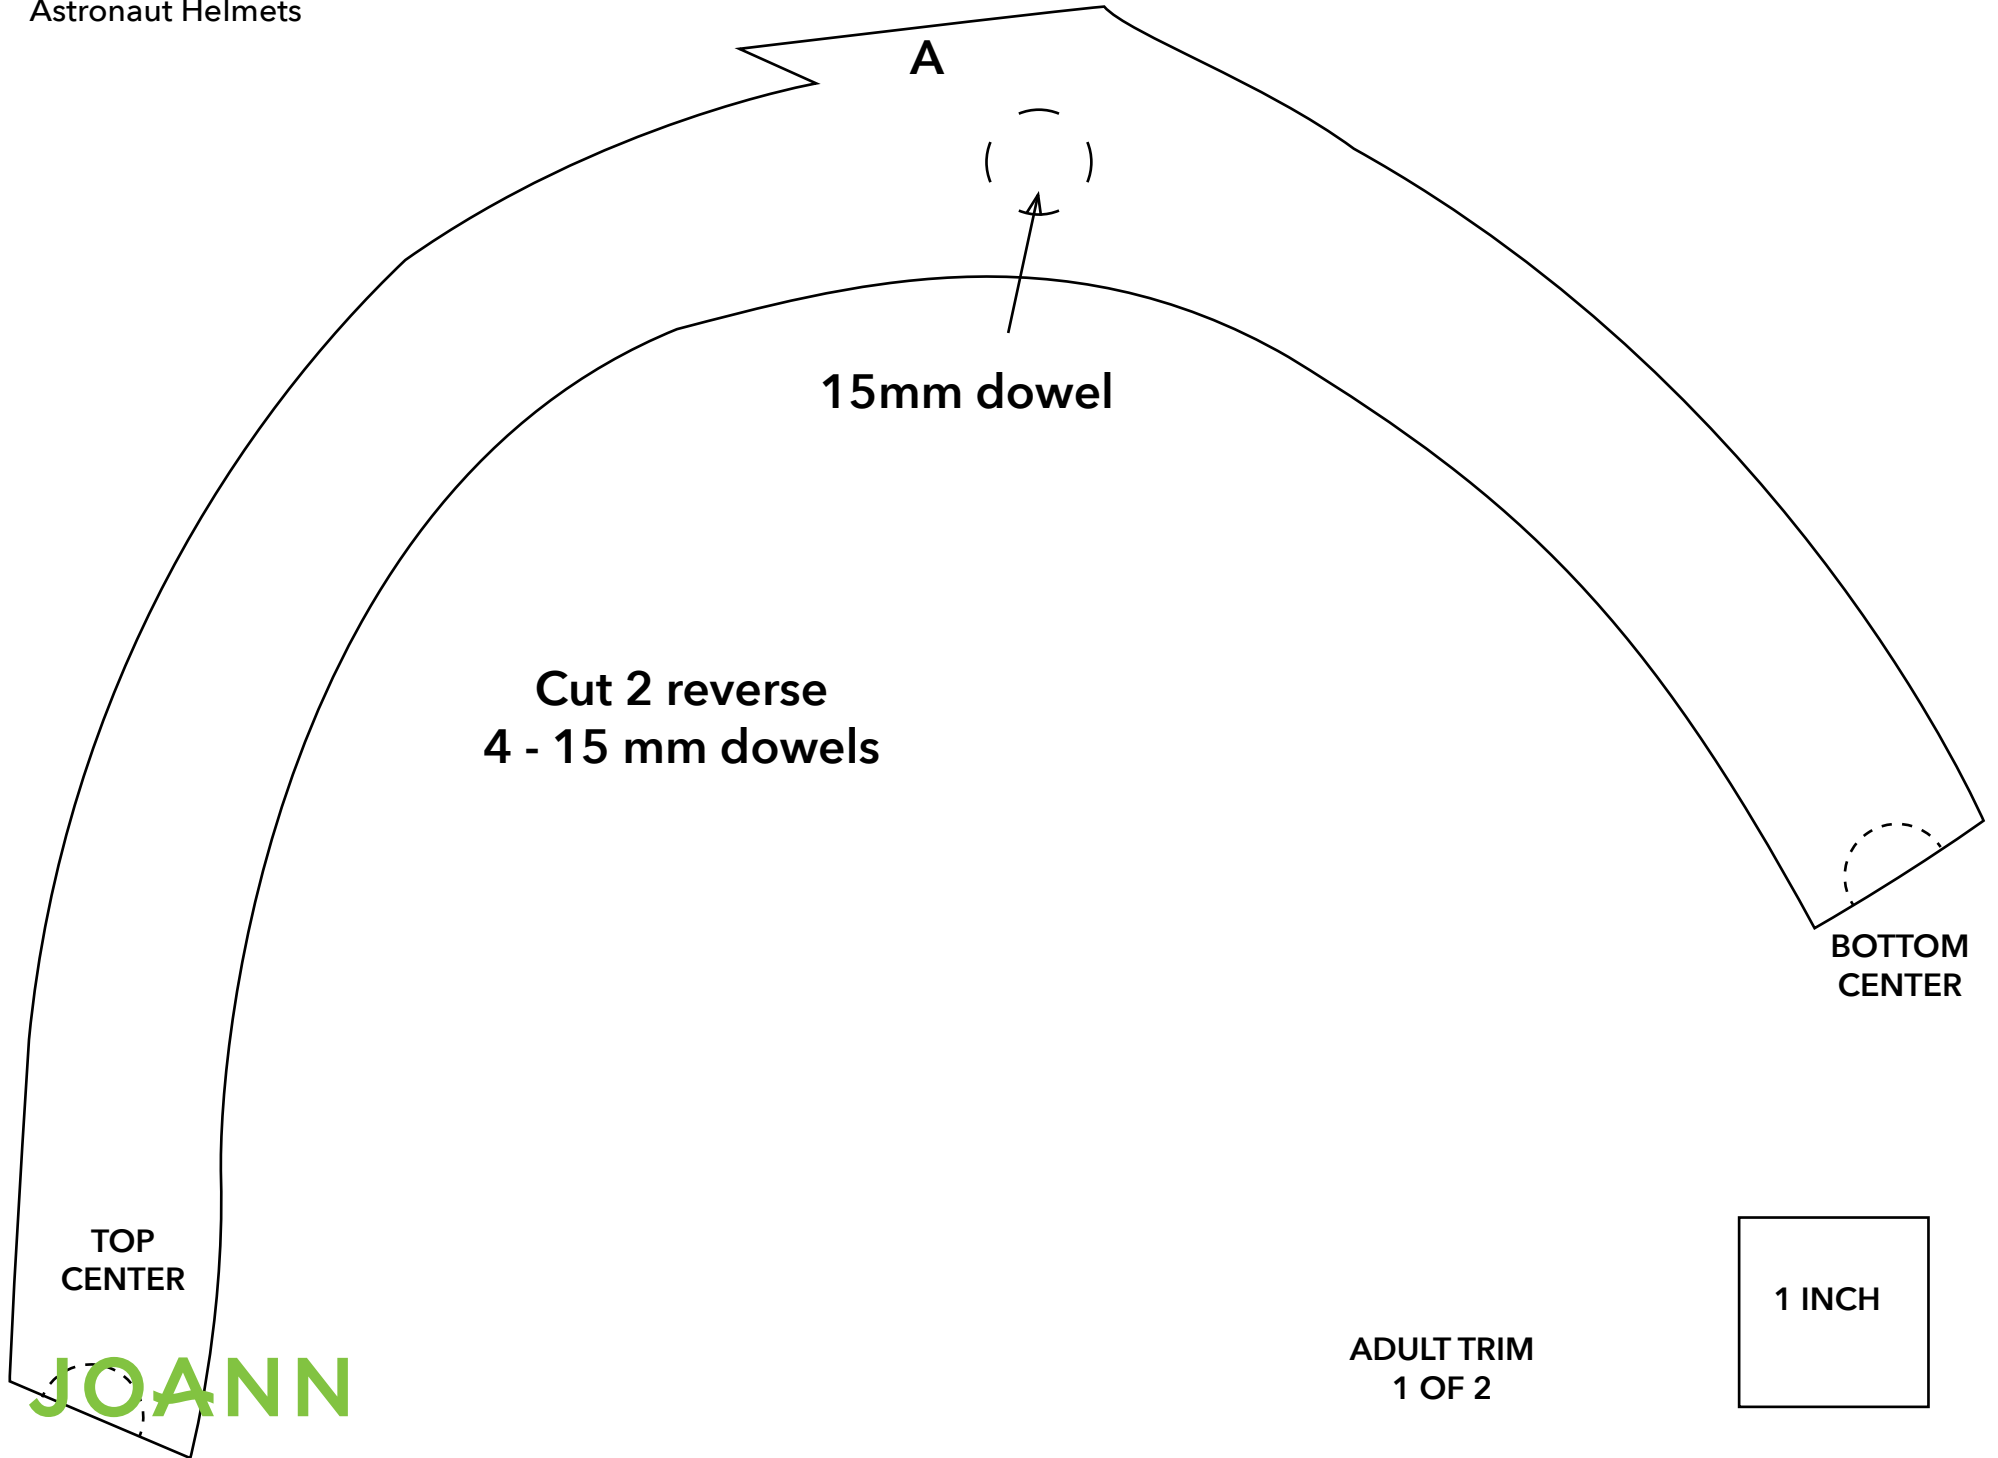

3

BOTTOM

4

1 INCH

JOANN

ADULT SIDE
2 OF 2

Astronaut Helmets

ADULT TRIM
2 OF 2