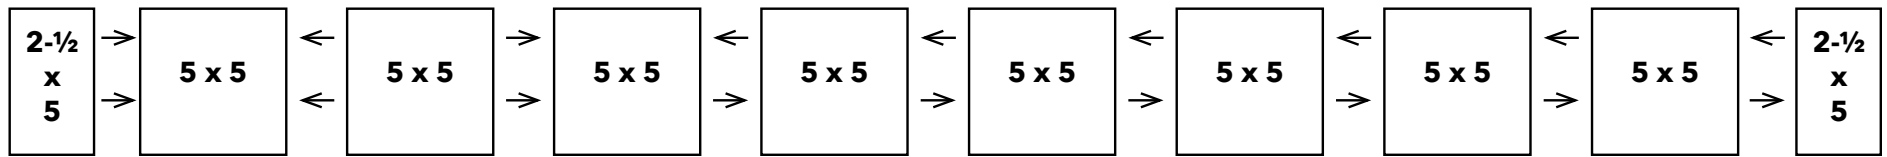

DIAGRAM 1

CUT AT 3-1/2 x 9-1/2

DIAGRAM 2

Rows 1,3,5 & 7

Rows 2,4 & 6

Keepsake Quilt

DIAGRAM 3

Each Square = 1"

Layout to Finish

FABRICS

W = WHITE

A = PINK

B = BLUE PRINT

C = FLAMINGO

D = PINEAPPLE

E = YELLOW