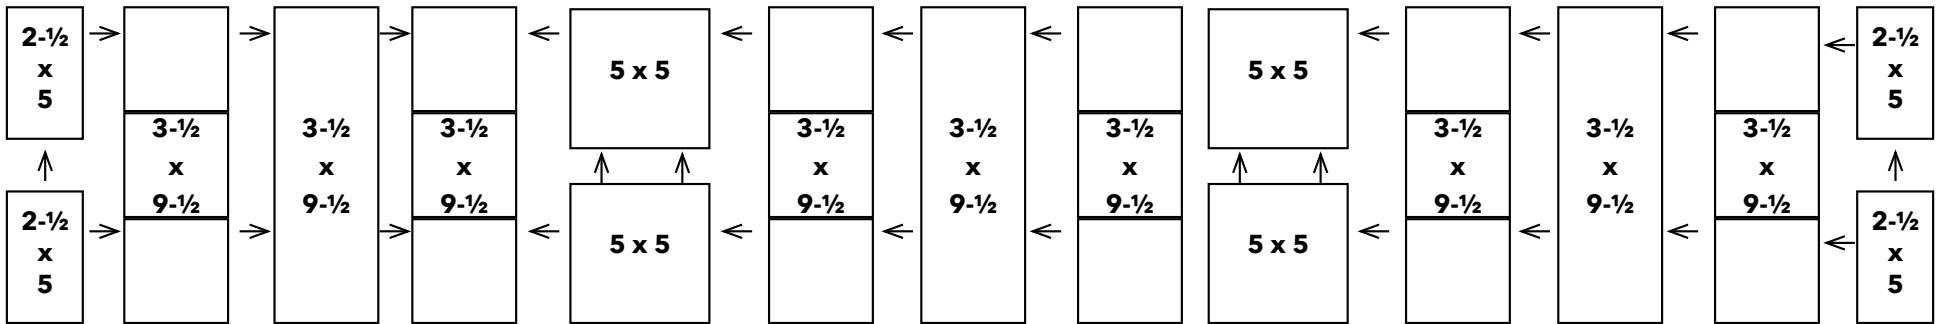

DIAGRAM 1

CUT AT 3-1/2 x 9-1/2

DIAGRAM 2

Rows 1,3,5 & 7

Rows 2,4 & 6

Keepsake Quilt

DIAGRAM 3

Each Square = 1"

Layout to Finish

FABRICS

W = WHITE

A = PINK

B = BLUE PRINT

C = FLAMINGO

D = PINEAPPLE

E = YELLOW