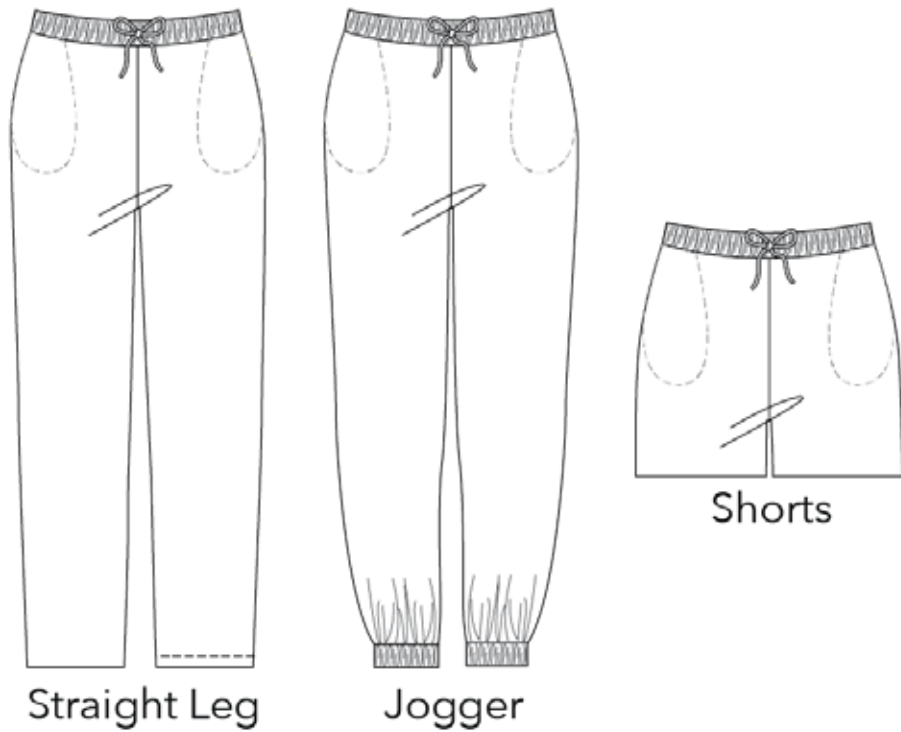

Comfy Pants: Adult XL - 4XL

Adult Sizes	XS	S	M	L	XL	2XL	3XL	4XL
Waist	24-26"	28-30"	32-34"	36-38"	40-42"	44-46"	48-50"	52-54"
Hip	32.5-34"	35.5-37.5"	39-40.5"	42-44"	45.5-47.5"	49-51"	52.5-54"	55.5-57"
Inseam	32"	32"	32.5"	32.5"	33"	33"	34"	34"

Youth Sizes	XSS	XS	S	M	L	XL
Waist	20.5"	21.5"	22.5"	24"	26"	28"
Hip	22"	24"	26"	28.5"	32"	36"
Inseam	18.5"	20.5"	24"	26.5"	29"	31.5"

TEMPLATE DIRECTIONS:

Print each page, piece the template together by lining up the corresponding letters & numbers, then tape.