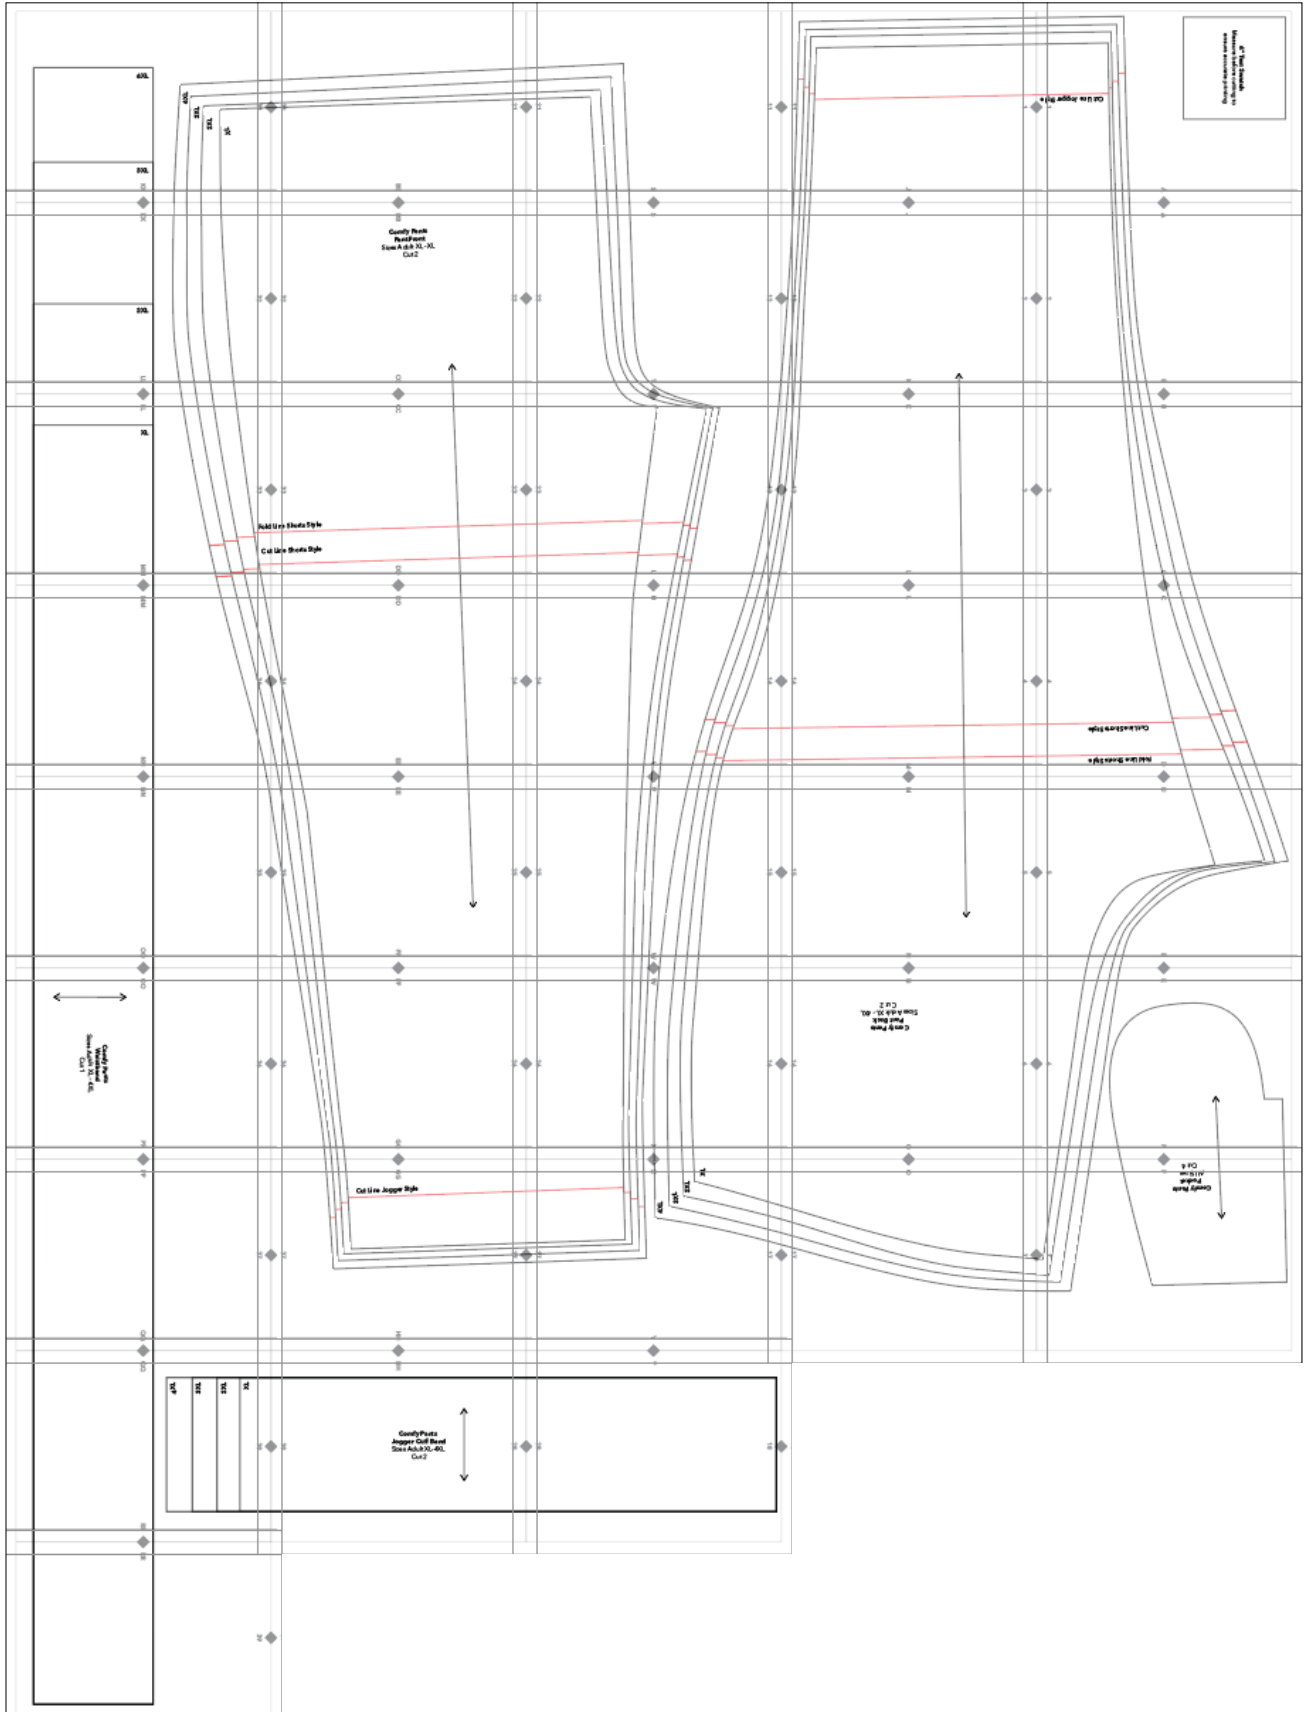

Comfy Pants: Adult XL - 4XL

Adult Sizes	XS	S	M	L	XL	2XL	3XL	4XL
Waist	24-26"	28-30"	32-34"	36-38"	40-42"	44-46"	48-50"	52-54"
Hip	32.5-34"	35.5-37.5"	39-40.5"	42-44"	45.5-47.5"	49-51"	52.5-54"	55.5-57"
Inseam	32"	32"	32.5"	32.5"	33"	33"	34"	34"

Youth Sizes	XSS	XS	S	M	L	XL
Waist	20.5"	21.5"	22.5"	24"	26"	28"
Hip	22"	24"	26"	28.5"	32"	36"
Inseam	18.5"	20.5"	24"	26.5"	29"	31.5"

TEMPLATE DIRECTIONS:

Print each page, piece the template together by lining up the corresponding letters & numbers, then tape.